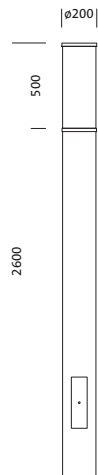

**Order No.:** 5XA5295RF14H | **GTIN (EAN):** 4058352835791

**Product description:** CL260iQ,pillar,PL1.2s,2970lm740,SR

City-Light 260 iQ, light pillar, Module 540 iQ-SR, primary light control with 3 zone faceted reflector, of plastic, silver coated, highly specular, structured, primary optical cover: cover, of PMMA, transparent, partly coated, light distribution: PL1.2s, primary light characteristic: symmetric, LED, High Power LED, rated luminous flux: 2.970lm, luminous efficacy: 161lm/W, light colour: 740, colour temperature: 4000K, control gear: ECG iQ, control: presetting dimming logarithmic, Street-Remote, Auto-Match, Temp-Guard, Lumen-Switch, Night-Set, Smart-Wire, Light-Fading, Desk-Remote (wireless, voltage-free reading and setting of iQ features in the workshop via application-optimized NFC function/RFID function), optimised constant luminous flux control (CLO 2.0), with terminal, 6-pole, max. 2.5mm<sup>2</sup>, mains connection: 230..240V, AC, 50/60Hz, start of lifetime: 19W, end of service life: 20W, reduction: 9W, luminaire housing, cylindrical, of extruded aluminium section, coated, Siteco® metallic grey (DB 702S), length: 2.600mm, diameter: 200mm, Module 540 iQ-SR, traffic white (RAL 9016), equipment: standard, protection rating (complete): IP65, insulation class (complete): insulation class II (safety insulation), certification: CE, ENEC, VDE, packaging unit: 1 piece

Lamps:	LED
Wt. (kg):	21.0
GTIN (EAN):	4058352835791

**Order No.:** 5XA5295RF14H | **GTIN (EAN):** 4058352835791

**Detailed technical description:** CL260iQ,pillar,PL1.2s,2970lm740,SR

### Key data

- Product type: light pillar
- Product name: City-Light 260 iQ
- Order No.: 5XA5295RF14H