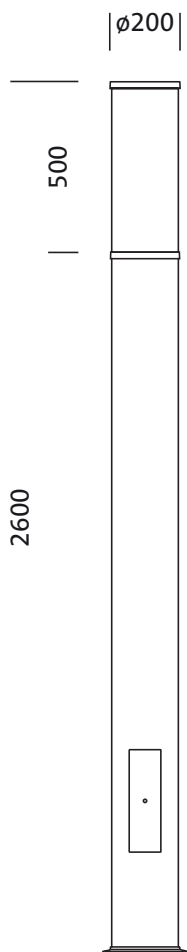

Order No.: 5XA5295RF14H | GTIN (EAN): 4058352835791

Dimensions: CL260iQ, pillar, PL1.2s, 2970lm740, SR

It is mandatory that the assembly instructions must be observed when planning and installing the electrical installation (to be found at www.siteco.com)

Tolerances related to thermal, electrical and photometric data according to IEC 62722

Issued 17.02.2024 - Modifications and errors subject to change - Ensure that you always use the latest version -