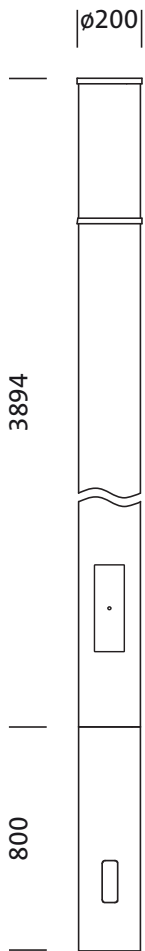

Order No.: 5XA5305MF14H | GTIN (EAN): 4058352836033

Dimensions: CL400iQ,pillar,ST1.2a,1540lm727,SR

$A_w = 0,8 \text{ m}^2$

It is mandatory that the assembly instructions must be observed when planning and installing the electrical installation (to be found at www.siteco.com)

Tolerances related to thermal, electrical and photometric data according to IEC 62722

Issued 17.02.2024 - Modifications and errors subject to change - Ensure that you always use the latest version -