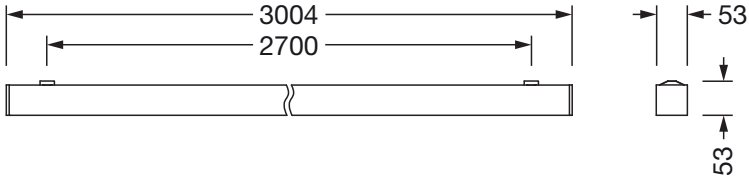

Material, Colour

- luminaire housing: aluminium, metallic grey (RAL 9006)
- Colour specification: metallic grey (RAL 9006)
- Cover: cover of PMMA

Mounting

- Mounting method, mounting location: surface-mounted, to the ceiling
- Arrangement: single arrangement

Electrical connection

- Connection: terminal, 3+2-pole, max. 2.5mm²
- Nominal voltage: 220..240V, 50/60Hz, AC

Dimensions, Weight

- Length: 3004mm
- Width: 53mm
- Height: 53mm
- Weight: 5.5kg

Service life

- Rated service life: 50000h (L85/B50) at AT = 25°C

Order No.: 51MX20TCT5S | **GTIN (EAN):** 4058352807187

Dimensions: Sil21,opal,6000lm8tw,DT8,L3004,sr,surf

It is mandatory that the assembly instructions must be observed when planning and installing the electrical installation (to be found at www.siteco.com)