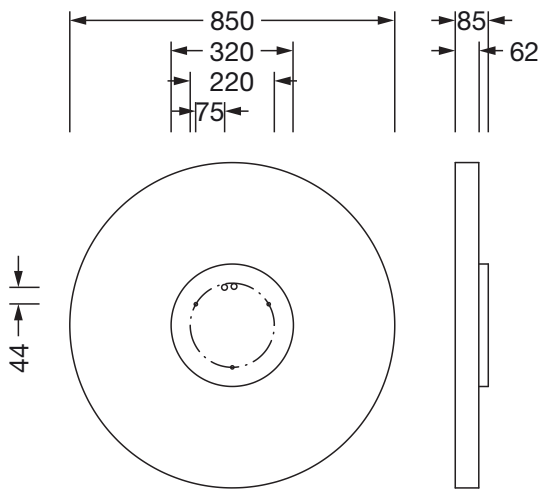

#### Mounting

- Mounting method, mounting location: suspended mounting, surface-mounted, to the ceiling, to the wall
- Arrangement: single arrangement

#### Electrical connection

- Connection: terminal, 5-pole
- Nominal voltage: 230V, 50/60Hz, AC

#### Dimensions, Weight

- Diameter: 850mm
- Height: 62mm
- Weight: 9.8kg

Order No.: 51MR38FD0321S | GTIN (EAN): 4058352881781

Dimensions: Round21L,opal,dir,12490lm830,DA2,sr

It is mandatory that the assembly instructions must be observed when planning and installing the electrical installation (to be found at [www.siteco.com](http://www.siteco.com))