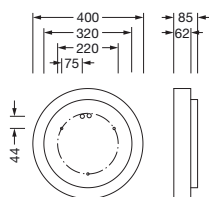

Order No.: 51MR34ND0321B | **GTIN (EAN):** 4058352829790

Product description: Round21S,Prism,dir/ind,2950lm830,DA2,bk

Round 21 S, wall and ceiling luminaire, primary optical cover: micro prismatic cover, of PMMA, transparent, CAT 2 ($L \leq 3000 \text{cd/m}^2$), light emission: direct/indirect distribution, primary light characteristic: symmetric, installation type: suspended mounting, surface-mounted, LED, rated luminous flux: 2.950lm, luminous efficacy: 105lm/W, light colour: 830, colour temperature: 3000K, with terminal, 5-pole, mains connection: 230V, AC, 50/60Hz, rated input power: 28W, housing, of aluminium, coated, black, diameter: 400mm, height: 62mm, protection rating (complete): IP40, insulation class (complete): insulation class I (protective earthing), certification: CE, impact resistance: IK04, permissible operating ambient temperature: $-10..+35^\circ\text{C}$, packaging unit: 1 piece

IP 40  

Lamps:	LED
Wt. (kg):	3.9
GTIN (EAN):	4058352829790

Order No.: 51MR34ND0321B | **GTIN (EAN):** 4058352829790

Detailed technical description: Round21S,Prism,dir/ind,2950lm830,DA2,bk

Key data

- Product type: wall and ceiling luminaire
- Product name: Round 21 S
- Order No.: 51MR34ND0321B

Electrical connection

- Connection: terminal, 5-pole
- Nominal voltage: 230V, 50/60Hz, AC

Dimensions, Weight

- Diameter: 400mm
- Height: 62mm
- Weight: 3.9kg

Order No.: 51MR34ND0321B | GTIN (EAN): 4058352829790

Dimensions: Round21S,Prism,dir/ind,2950lm830,DA2,bk