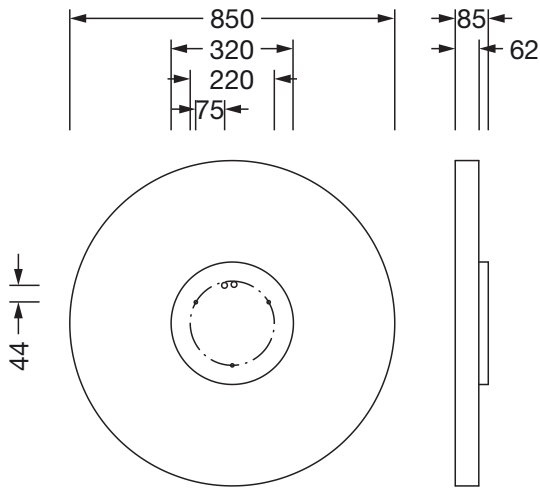

Electrical connection

- Connection: terminal, 5-pole
- Nominal voltage: 230V, 50/60Hz, AC

Dimensions, Weight

- Diameter: 850mm
- Height: 62mm
- Weight: 10.6kg

Order No.: 51MR38ND0321S | GTIN (EAN): 4058352881804

Dimensions: Round21L,Prism,dir/ind,9230lm830,DA2,sr

It is mandatory that the assembly instructions must be observed when planning and installing the electrical installation (to be found at www.siteco.com)