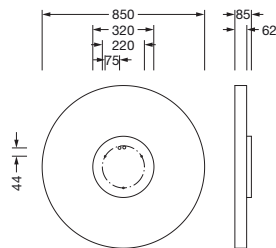

Order No.: 51MR38ND0321W | **GTIN (EAN):** 4058352830024

Product description: Round21L,Prism,dir/ind,9230lm830,DA2,wh

Round 21 L, wall and ceiling luminaire, primary optical cover: micro prismatic cover, of PMMA, transparent, CAT 2 ($L \leq 3000 \text{cd/m}^2$), light emission: direct/indirect distribution, primary light characteristic: symmetric, installation type: suspended mounting, surface-mounted, LED, rated luminous flux: 9.230lm, luminous efficacy: 111lm/W, light colour: 830, colour temperature: 3000K, with terminal, 5-pole, mains connection: 230V, AC, 50/60Hz, rated input power: 83W, housing, of aluminium, coated, white, diameter: 850mm, height: 62mm, protection rating (complete): IP40, insulation class (complete): insulation class I (protective earthing), certification: CE, impact resistance: IK04, permissible operating ambient temperature: $-10..+35^\circ\text{C}$, packaging unit: 1 piece

IP 40  

Lamps:	LED
Wt. (kg):	10.6
GTIN (EAN):	4058352830024

It is mandatory that the assembly instructions must be observed when planning and installing the electrical installation (to be found at www.siteco.com)

Electrical connection

- Connection: terminal, 5-pole
- Nominal voltage: 230V, 50/60Hz, AC

Dimensions, Weight

- Diameter: 850mm
- Height: 62mm
- Weight: 10.6kg

Order No.: 51MR38ND0321W | GTIN (EAN): 4058352830024

Dimensions: Round21L,Prism,dir/ind,9230lm830,DA2,wh

It is mandatory that the assembly instructions must be observed when planning and installing the electrical installation (to be found at www.siteco.com)