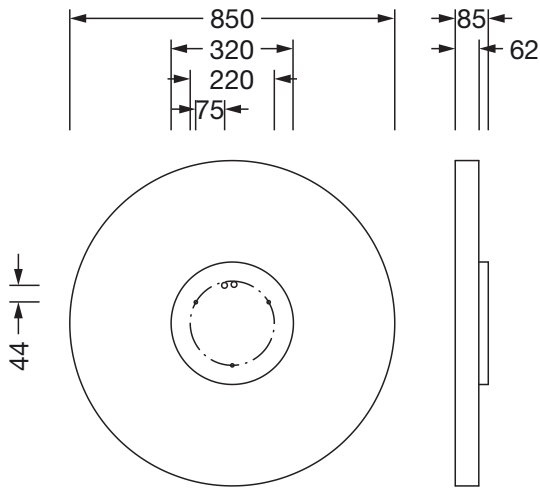

Electrical connection

- Connection: terminal, 5-pole
- Nominal voltage: 230V, 50/60Hz, AC

Dimensions, Weight

- Diameter: 850mm
- Height: 62mm
- Weight: 10.6kg

Order No.: 51MR38ND0321W | GTIN (EAN): 4058352830024

Dimensions: Round21L,Prism,dir/ind,9230lm830,DA2,wh

It is mandatory that the assembly instructions must be observed when planning and installing the electrical installation (to be found at www.siteco.com)