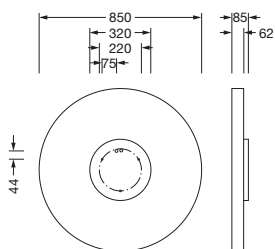

Order No.: 51MR38ND0321B | **GTIN (EAN):** 4058352830017

Product description: Round21L,Prism,dir/ind,9230lm830,DA2,bk

Round 21 L, wall and ceiling luminaire, primary optical cover: micro prismatic cover, of PMMA, transparent, CAT 2 ($L \leq 3000 \text{cd/m}^2$), light emission: direct/indirect distribution, primary light characteristic: symmetric, installation type: suspended mounting, surface-mounted, LED, rated luminous flux: 9.230lm, luminous efficacy: 111lm/W, light colour: 830, colour temperature: 3000K, with terminal, 5-pole, mains connection: 230V, AC, 50/60Hz, rated input power: 83W, housing, of aluminium, coated, black, diameter: 850mm, height: 62mm, protection rating (complete): IP40, insulation class (complete): insulation class I (protective earthing), certification: CE, impact resistance: IK04, permissible operating ambient temperature: $-10..+35^\circ\text{C}$, packaging unit: 1 piece

IP 40  

Lamps:	LED
Wt. (kg):	10.6
GTIN (EAN):	4058352830017

It is mandatory that the assembly instructions must be observed when planning and installing the electrical installation (to be found at www.siteco.com)

Electrical connection

- Connection: terminal, 5-pole
- Nominal voltage: 230V, 50/60Hz, AC

Dimensions, Weight

- Diameter: 850mm
- Height: 62mm
- Weight: 10.6kg

Order No.: 51MR38ND0321B | GTIN (EAN): 4058352830017

Dimensions: Round21L,Prism,dir/ind,9230lm830,DA2,bk

It is mandatory that the assembly instructions must be observed when planning and installing the electrical installation (to be found at www.siteco.com)