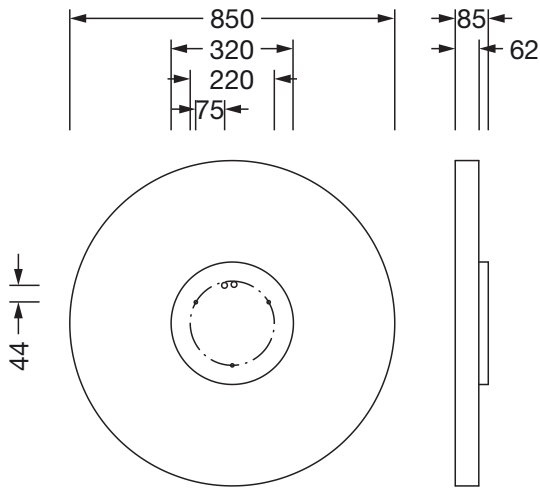

Electrical connection

- Connection: terminal, 5-pole
- Nominal voltage: 230V, 50/60Hz, AC

Dimensions, Weight

- Diameter: 850mm
- Height: 62mm
- Weight: 10.6kg

Order No.: 51MR38ND0321B | GTIN (EAN): 4058352830017

Dimensions: Round21L,Prism,dir/ind,9230lm830,DA2,bk

It is mandatory that the assembly instructions must be observed when planning and installing the electrical installation (to be found at www.siteco.com)