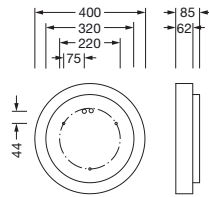

**Order No.:** 51MR34FD0421S | **GTIN (EAN):** 4058352882498

**Product description:** Round21S,opal,dir,3580lm840,DA2,sr

Round 21 S, wall and ceiling luminaire, primary optical cover: cover, of PMMA, opal, light emission: direct distribution, primary light characteristic: symmetric, installation type: suspended mounting, surface-mounted, LED, rated luminous flux: 3.580lm, luminous efficacy: 118lm/W, light colour: 840, colour temperature: 4000K, with terminal, 5-pole, mains connection: 230V, AC, 50/60Hz, rated input power: 30W, housing, of aluminium, coated, silver, diameter: 400mm, height: 62mm, protection rating (complete): IP40, insulation class (complete): insulation class I (protective earthing), certification: CE, impact resistance: IK04, permissible operating ambient temperature: -10..+35°C, packaging unit: 1 piece

IP 40  

Lamps:	LED
Wt. (kg):	3.1
GTIN (EAN):	4058352882498

**Order No.:** 51MR34FD0421S | **GTIN (EAN):** 4058352882498

**Detailed technical description:** Round21S,opal,dir,3580lm840,DA2,sr

#### Dimensions, Weight

- Diameter: 400mm
- Height: 62mm
- Weight: 3.1kg

Order No.: 51MR34FD0421S | GTIN (EAN): 4058352882498

Dimensions: Round21S,opal,dir,3580lm840,DA2,sr