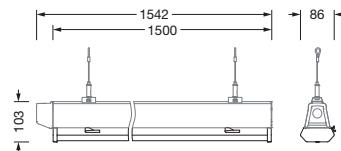

Order No.: 52TP11MN4A5G | **GTIN (EAN):** 4058352903780

Product description: Lic21Pr,nrrw,10700lm840,ML,IP64,L1500,wh

Licross® 21 Protected MO, luminaire insert, of sheet steel, galvanised, coil coated, white, length: 1.500mm, width: 66mm, height: 67mm, LED rated luminous flux: 10.700lm, light colour: 840, control gear: ON/OFF Multilumen, with plug, 3-pole, with phase selection, mains connection: 220..240V, AC, 50/60Hz, rated input power: 61W, halogen-free wiring, primary light control with lens, of plastic, primary optical cover: cover, of PMMA, light emission: direct distribution, primary light characteristic: symmetric, protection rating (complete): IP64, insulation class (complete): insulation class I (protective earthing), certification: CE, ENEC, VDE, UKCA, protection symbol: D if used in an environment with conductive dust loads with corresponding accessories, impact resistance: IK06, permissible ambient temperature for indoor applications: -35..+45°C, corresponds to IFS (International Featured Standards) requirements for safety and quality in the food industry, reducing of maximum allowable ambient temperature of 5°C with ceiling mounting, LABS conformity tested according to VDMA 24364:2018-05, packaging unit: 1 piece

Lamps:	LED
Wt. (kg):	2.4
GTIN (EAN):	4058352903780

It is mandatory that the assembly instructions must be observed when planning and installing the electrical installation (to be found at www.siteco.com)

Tolerances related to thermal, electrical and photometric data according to IEC 62722

Issued 01.03.2024 - Modifications and errors subject to change - Ensure that you always use the latest version -