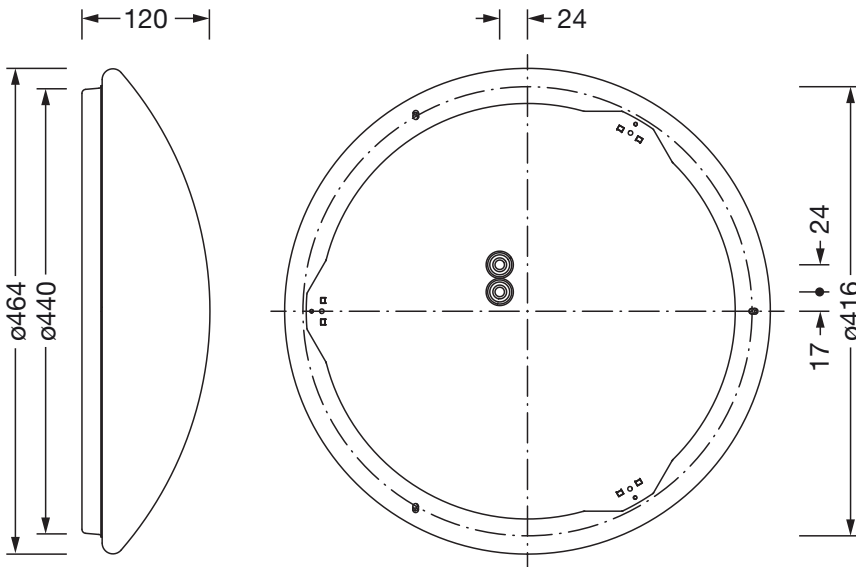

Electrical connection

- Connection: terminal, 3-pole, max. 2.5mm²
- Nominal voltage: 230V, 50/60Hz, AC

Dimensions, Weight

- Diameter: 464mm
- Height: 120mm
- Weight: 1.7kg

Service life

- Rated service life: 50000h (L80/B10) at AT = 25°C

Order No.: 5PJA210001A | GTIN (EAN): 4058352955161

Dimensions: Round31B,4700lm830,ML,Ø464

It is mandatory that the assembly instructions must be observed when planning and installing the electrical installation (to be found at www.siteco.com)