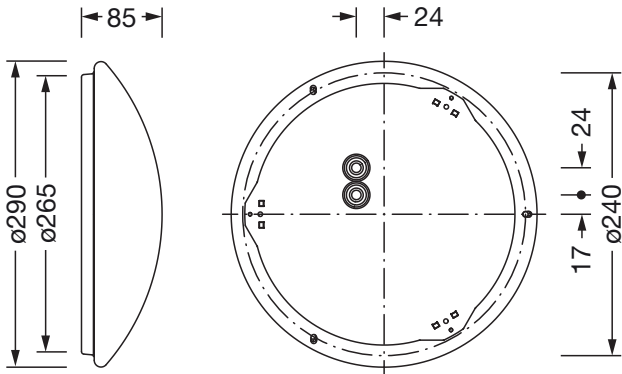

Detailed technical description: Round31B,1900lm840,0/1,Ø290

Key data

- Product type: wall and ceiling luminaire
- Product name: Round 31 B
- Order No.: 5PJA030001A

Dimensions, Weight

- Diameter: 290mm
- Height: 85mm
- Weight: 0.8kg

Material, Colour

- luminaire housing: steel, white, round
- Colour specification: white
- Cover: enclosure of PMMA

Mounting

- Mounting method, mounting location: surface-mounted, to the ceiling, to the wall
- Arrangement: single arrangement

Electrical connection

- Connection: terminal, 3-pole, max. 2.5mm²
- Nominal voltage: 230V, 50/60Hz, AC

Order No.: 5PJA030001A | GTIN (EAN): 4058352955109

Dimensions: Round31B,1900lm840,0/1,Ø290

It is mandatory that the assembly instructions must be observed when planning and installing the electrical installation (to be found at www.siteco.com)
Tolerances related to thermal, electrical and photometric data according to IEC 62722
Issued 26.01.2024 - Modifications and errors subject to change - Ensure that you always use the latest version -