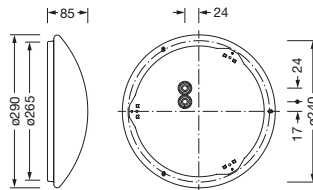

It is mandatory that the assembly instructions must be observed when planning and installing the electrical installation (to be found at www.siteco.com)

Tolerances related to thermal, electrical and photometric data according to IEC 62722

Issued 26.01.2024 - Modifications and errors subject to change - Ensure that you always use the latest version -