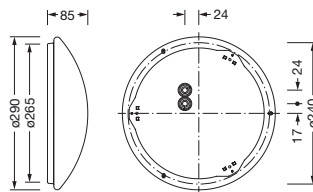

It is mandatory that the assembly instructions must be observed when planning and installing the electrical installation (to be found at www.siteco.com)

Tolerances related to thermal, electrical and photometric data according to IEC 62722

Issued 26.01.2024 - Modifications and errors subject to change - Ensure that you always use the latest version -