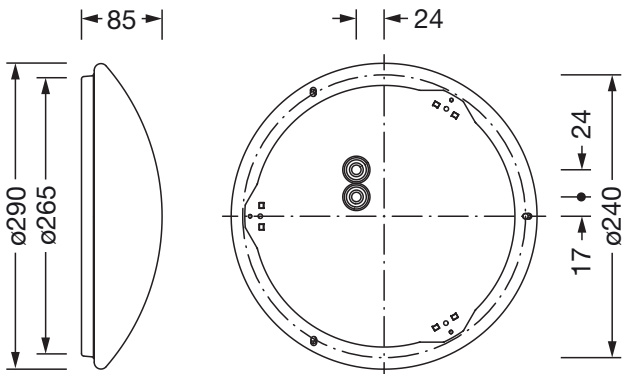

Order No.: 5PJA032001A | **GTIN (EAN):** 4058352955116

Product description: Round31B,1900lm840,DA2,Ø290

Round 31 B, wall and ceiling luminaire, primary optical cover: enclosure, of PMMA, light emission: direct distribution, primary light characteristic: symmetric, installation type: surface-mounted, LED, rated luminous flux: 1.900lm, luminous efficacy: 126lm/W, light colour: 840, colour temperature: 4000K, with terminal, 3+2-pole, max. 2.5mm², mains connection: 230V, AC, 50/60Hz, rated input power: 15W, luminaire housing, round, of steel, white, diameter: 290mm, height: 85mm, protection rating (complete): IP40, insulation class (complete): insulation class I (protective earthing), certification: CE, impact resistance: IK02, packaging unit: 1 piece

Detailed technical description: Round31B,1900lm840,DA2,Ø290

Key data

- Product type: wall and ceiling luminaire
- Product name: Round 31 B
- Order No.: 5PJA032001A

Dimensions, Weight

- Diameter: 290mm
- Height: 85mm
- Weight: 0.8kg

Material, Colour

- luminaire housing: steel, white, round
- Colour specification: white
- Cover: enclosure of PMMA

Mounting

- Mounting method, mounting location: surface-mounted, to the ceiling, to the wall
- Arrangement: single arrangement

Electrical connection

- Connection: terminal, 3+2-pole, max. 2.5mm²
- Nominal voltage: 230V, 50/60Hz, AC

Order No.: 5PJA032001A | GTIN (EAN): 4058352955116

Dimensions: Round31B,1900lm840,DA2,Ø290

It is mandatory that the assembly instructions must be observed when planning and installing the electrical installation (to be found at www.siteco.com)