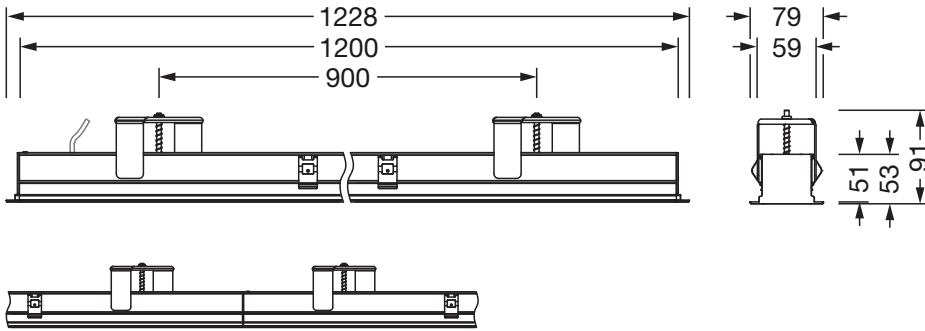

Electrical connection

- Connection: terminal, 3+2-pole, max. 2.5mm²
- Nominal voltage: 220..240V, 50/60Hz, AC

Dimensions, Weight

- Length: 1228mm
- Width: 79mm
- Height: 53mm
- Weight: 3.2kg

Service life

- Rated service life: 70000h (L80/B50) at AT = 25°C, 50000h (L85/B50) at AT = 25°C

Order No.: 51MX13DA44WB | GTIN (EAN): 4058352907344

Dimensions: Sil21,ELD-P,3280lm840,DA2,L1228,wh,rec

It is mandatory that the assembly instructions must be observed when planning and installing the electrical installation (to be found at www.siteco.com)
Tolerances related to thermal, electrical and photometric data according to IEC 62722
Issued 08.03.2024 - Modifications and errors subject to change - Ensure that you always use the latest version -