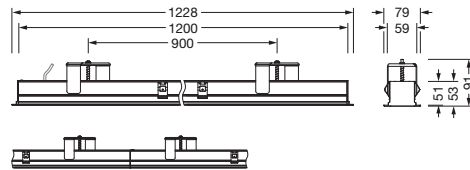

It is mandatory that the assembly instructions must be observed when planning and installing the electrical installation (to be found at www.siteco.com)

Tolerances related to thermal, electrical and photometric data according to IEC 62722

Issued 08.03.2024 - Modifications and errors subject to change - Ensure that you always use the latest version -