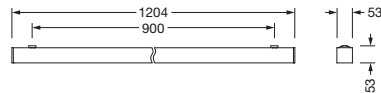

Order No.: 51MX26DA34WB | **GTIN (EAN):** 4058352896273

Product description: Sil21,ELD-Lwh,4320lm830,DA2,L1204,wh

Silica® 21, office luminaire, primary light control with darklight reflector, of PMMA, white, CAT 2 ($L \leq 3000 \text{cd/m}^2$), light emission: direct distribution, primary light characteristic: symmetric, installation type: surface-mounted, LED, rated luminous flux: 4.320lm, luminous efficacy: 172lm/W, light colour: 830, colour temperature: 3000K, with terminal, 3+2-pole, max. 2.5mm², mains connection: 220..240V, AC, 50/60Hz, rated input power: 25.1W, luminaire housing, of aluminium, traffic white (RAL 9016), length: 1.204mm, width: 53mm, height: 53mm, protection rating (complete): IP20, insulation class (complete): insulation class I (protective earthing), certification: CE, permissible operating ambient temperature: 0..+35°C, standard: EN 50419, packaging unit: 1 piece

IP 20

Lamps:	LED
Wt. (kg):	3.0
GTIN (EAN):	4058352896273