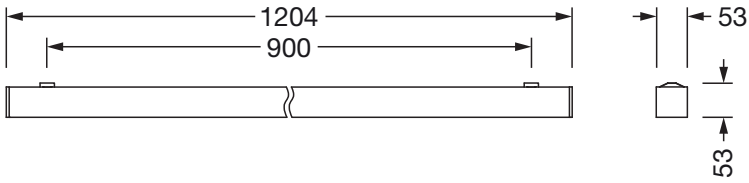

Material, Colour

- luminaire housing: aluminium, traffic white (RAL 9016)
- Colour specification: traffic white (RAL 9016)

Mounting

- Mounting method, mounting location: surface-mounted, to the ceiling
- Arrangement: single arrangement

Electrical connection

- Connection: terminal, 3+2-pole, max. 2.5mm²
- Nominal voltage: 220..240V, 50/60Hz, AC

Dimensions, Weight

- Length: 1204mm
- Width: 53mm
- Height: 53mm
- Weight: 3.0kg

Service life

- Rated service life: 70000h (L80/B50) at AT = 25°C, 50000h (L85/B50) at AT = 25°C

Order No.: 51MX26DA34WB | GTIN (EAN): 4058352896273

Dimensions: Sil21,ELD-Lwh,4320lm830,DA2,L1204,wh

It is mandatory that the assembly instructions must be observed when planning and installing the electrical installation (to be found at www.siteco.com)
Tolerances related to thermal, electrical and photometric data according to IEC 62722
Issued 08.03.2024 - Modifications and errors subject to change - Ensure that you always use the latest version -