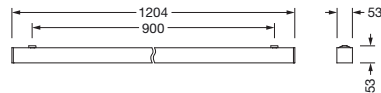

Order No.: 51MX21DA44SB | **GTIN (EAN):** 4058352895917

Product description: Sil21,ELD-Lbk,4320lm840,DA2,L1204,sr

Silica® 21, office luminaire, primary light control with darklight reflector, of PMMA, black, CAT 2 ($L \leq 3000 \text{cd/m}^2$), light emission: direct distribution, primary light characteristic: symmetric, installation type: surface-mounted, LED, rated luminous flux: 4.320lm, luminous efficacy: 169lm/W, light colour: 840, colour temperature: 4000K, with terminal, 3+2-pole, max. 2.5mm², mains connection: 220..240V, AC, 50/60Hz, rated input power: 25.6W, luminaire housing, of aluminium, metallic grey (RAL 9006), length: 1.204mm, width: 53mm, height: 53mm, protection rating (complete): IP20, insulation class (complete): insulation class I (protective earthing), certification: CE, permissible operating ambient temperature: 0..+35°C, standard: EN 50419, packaging unit: 1 piece

IP 20

Lamps:	LED
Wt. (kg):	3.0
GTIN (EAN):	4058352895917