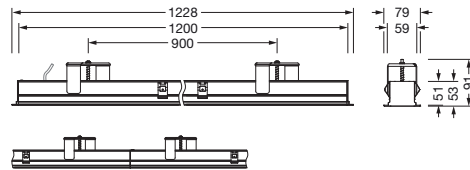

Order No.: 51MX14DA34WB | **GTIN (EAN):** 4058352907443

Product description: Sil21,ELD-Lbk,4320lm830,DA2,L1228,wh,rec

Silica® 21, office luminaire, primary light control with darklight reflector, of PMMA, black, light emission: direct distribution, primary light characteristic: asymmetric, installation type: recessed, LED, rated luminous flux: 4.320lm, luminous efficacy: 135lm/W, light colour: 830, colour temperature: 3000K, with terminal, 3+2-pole, max. 2.5mm², mains connection: 220..240V, AC, 50/60Hz, rated input power: 32.1W, luminaire housing, of aluminium, traffic white (RAL 9016), length: 1.228mm, width: 79mm, height: 53mm, protection rating (complete): IP20, insulation class (complete): insulation class I (protective earthing), certification: CE, permissible operating ambient temperature: 0..+35°C, standard: EN 50419, packaging unit: 1 piece

IP 20  

Lamps:	LED
Wt. (kg):	3.2
GTIN (EAN):	4058352907443

It is mandatory that the assembly instructions must be observed when planning and installing the electrical installation (to be found at www.siteco.com)

Electrical connection

- Connection: terminal, 3+2-pole, max. 2.5mm²
- Nominal voltage: 220..240V, 50/60Hz, AC

Dimensions, Weight

- Length: 1228mm
- Width: 79mm
- Height: 53mm
- Weight: 3.2kg

Service life

- Rated service life: 70000h (L80/B50) at AT = 25°C, 50000h (L85/B50) at AT = 25°C