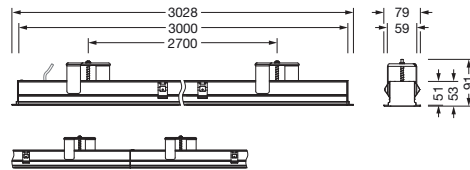

It is mandatory that the assembly instructions must be observed when planning and installing the electrical installation (to be found at www.siteco.com)

Tolerances related to thermal, electrical and photometric data according to IEC 62722

Issued 08.03.2024 - Modifications and errors subject to change - Ensure that you always use the latest version -