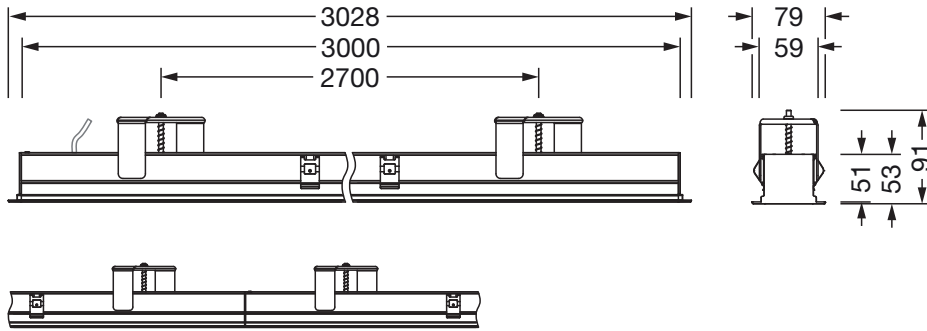

Electrical connection

- Connection: terminal, 3+2-pole, max. 2.5mm²
- Nominal voltage: 220..240V, 50/60Hz, AC

Dimensions, Weight

- Length: 3028mm
- Width: 79mm
- Height: 53mm
- Weight: 6.0kg

Service life

- Rated service life: 70000h (L80/B50) at AT = 25°C, 50000h (L85/B50) at AT = 25°C

Order No.: 51MX13DC3AWB | GTIN (EAN): 4058352907405

Dimensions: Sil21,ELD-P,8200Im830,DA2,L3028,wh,rec

It is mandatory that the assembly instructions must be observed when planning and installing the electrical installation (to be found at www.siteco.com)
Tolerances related to thermal, electrical and photometric data according to IEC 62722
Issued 08.03.2024 - Modifications and errors subject to change - Ensure that you always use the latest version -