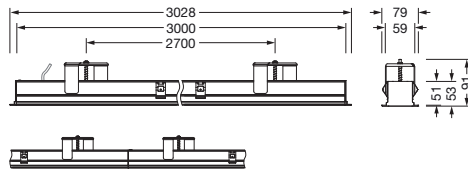

It is mandatory that the assembly instructions must be observed when planning and installing the electrical installation (to be found at www.siteco.com)

Tolerances related to thermal, electrical and photometric data according to IEC 62722

Issued 08.03.2024 - Modifications and errors subject to change - Ensure that you always use the latest version -