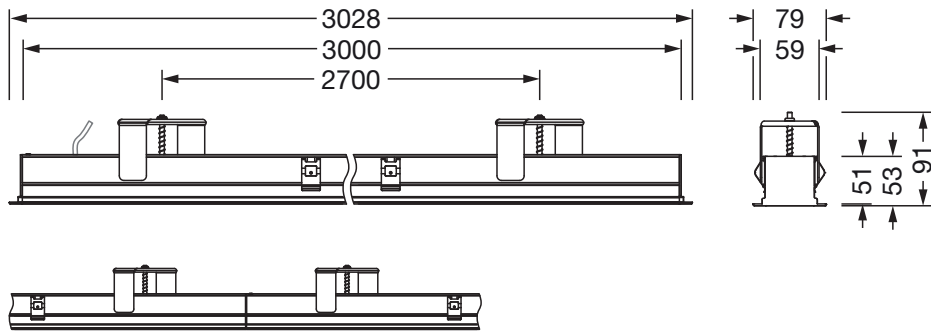

Electrical connection

- Connection: terminal, 3+2-pole, max. 2.5mm²
- Nominal voltage: 220..240V, 50/60Hz, AC

Dimensions, Weight

- Length: 3028mm
- Width: 79mm
- Height: 53mm
- Weight: 6.0kg

Service life

- Rated service life: 70000h (L80/B50) at AT = 25°C, 50000h (L85/B50) at AT = 25°C

Order No.: 51MX12DC3AWB | GTIN (EAN): 4058352907283

Dimensions: Sil21,ELD-Lbk,10800lm830,DA2,L3028,wh

It is mandatory that the assembly instructions must be observed when planning and installing the electrical installation (to be found at www.siteco.com)