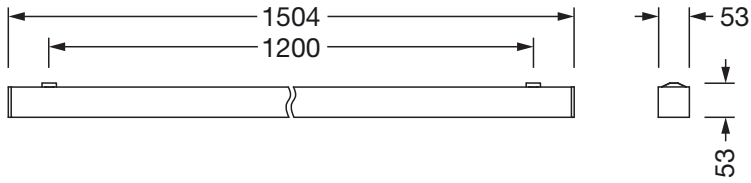

Order No.: 51MX20DB32SB | GTIN (EAN): 4058352898642

Dimensions: Sil21,opal,3000lm830,DA2,L1504,sr,surf

It is mandatory that the assembly instructions must be observed when planning and installing the electrical installation (to be found at www.siteco.com)

Tolerances related to thermal, electrical and photometric data according to IEC 62722

Issued 08.03.2024 - Modifications and errors subject to change - Ensure that you always use the latest version -