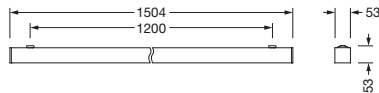

Order No.: 51MX20DB32WB | **GTIN (EAN):** 4058352898666

Product description: Sil21,opal,3000lm830,DA2,L1504,wh,surf

Silica® 21, office luminaire, primary optical cover: cover, of PMMA, opal, light emission: direct distribution, primary light characteristic: symmetric, installation type: surface-mounted, LED, rated luminous flux: 3.000lm, luminous efficacy: 149lm/W, light colour: 830, colour temperature: 3000K, with terminal, 3+2-pole, max. 2.5mm², mains connection: 220..240V, AC, 50/60Hz, luminaire housing, of aluminium, traffic white (RAL 9016), length: 1.504mm, width: 53mm, height: 53mm, protection rating (complete): IP20, insulation class (complete): insulation class I (protective earthing), certification: CE, permissible operating ambient temperature: 0..+35°C, standard: EN 50419, packaging unit: 1 piece

IP 20

Lamps:	LED
Wt. (kg):	3.5
GTIN (EAN):	4058352898666