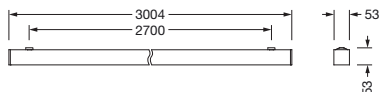

Order No.: 51MX20DC45WB | **GTIN (EAN):** 4058352899946

Product description: Sil21,opal,6000lm840,DA2,L3004,wh,surf

Silica® 21, office luminaire, primary optical cover: cover, of PMMA, opal, light emission: direct distribution, primary light characteristic: symmetric, installation type: surface-mounted, LED, rated luminous flux: 6.000lm, luminous efficacy: 150lm/W, light colour: 840, colour temperature: 4000K, with terminal, 3+2-pole, max. 2.5mm², mains connection: 220..240V, AC, 50/60Hz, rated input power: 40.1W, luminaire housing, of aluminium, traffic white (RAL 9016), length: 3.004mm, width: 53mm, height: 53mm, protection rating (complete): IP20, insulation class (complete): insulation class I (protective earthing), certification: CE, permissible operating ambient temperature: 0..+35°C, standard: EN 50419, packaging unit: 1 piece

IP 20

Lamps:	LED
Wt. (kg):	5.5
GTIN (EAN):	4058352899946