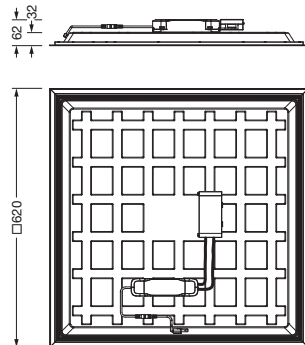

Order No.: 51MP11WD2342 | GTIN (EAN): 4058352926178

Product description: Apol31s,M625,3800lm830,DA2,1pc

Apollon® 31 square, office luminaire, primary optical cover: micro prismatic cover, of PMMA, CAT 2 ($L \leq 3000 \text{cd/m}^2$), light emission: direct distribution, primary light characteristic: symmetric, installation type: lay-in mounting, LED, rated luminous flux: 3.800lm, luminous efficacy: 138lm/W, light colour: 830, colour temperature: 3000K, with terminal, 5-pole, mains connection: 220..240V, AC/DC, 0/50..60Hz, rated input power: 28W, housing, of aluminium, traffic white (RAL 9016), module: M625, length: 620mm, width: 620mm, height: 32mm, housing upper side, of sheet steel, galvanised, protection rating (complete): IP20, protection rating (on room side): IP40, insulation class (complete): insulation class II (safety insulation), certification: CE, ENEC, impact resistance: IK03, permissible operating ambient temperature: $-20..+40^\circ\text{C}$, permissible storage temperature: $-20..+60^\circ\text{C}$, packaging unit: 1 piece

Lamps:	LED
Wt. (kg):	1.9
GTIN (EAN):	4058352926178