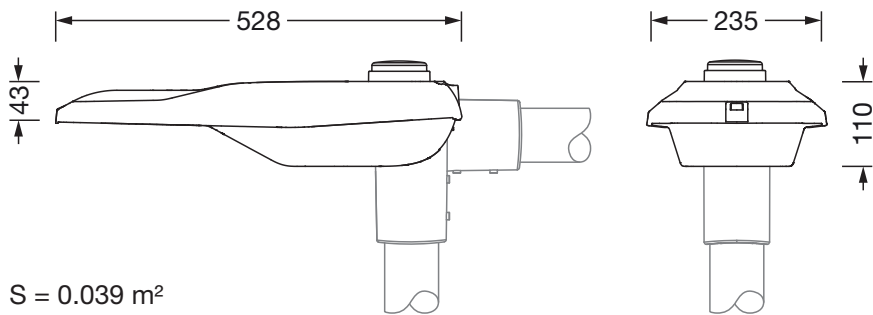

### Dimensions, Weight

- Length: 528mm
- Width: 235mm
- Height: 110mm
- Weight: 5.9kg
- Mast spigot: spigot size: 76/60mm (post-top)

### Light emission

- Light emission: 0% at 0° inclination

### Service life

- Rated service life: 100000h (L97/B10) at AT = 25°C

Order No.: 5XE5B37N08CB | GTIN (EAN): 4058352896952

Dimensions: SL21mc,ST0.5a,2290lm730,NEMA7

$S = 0.039 \text{ m}^2$