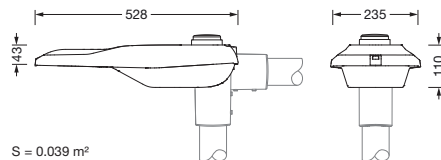

Order No.: 5XE5B37N08CB | GTIN (EAN): 4058352896952

Product description: SL21mc,ST0.5a,2290lm730,NEMA7

Streetlight SL 21 micro, mast luminaire, primary light control with lens, of PMMA, primary optical cover: cover, of toughened safety glass, transparent, light distribution: ST0.5a, light emission: direct distribution, primary light characteristic: asymmetric, installation type: post-top, LED, 3G 1.5mm², High Power LED, rated luminous flux: 2.290lm, luminous efficacy: 145lm/W, light colour: 730, colour temperature: 3000K, control: overheat protection, presetting dimming linear, constant luminous flux control, time-dependent luminous flux control, flexible luminous flux parameterisation, mains connection: 230..240V, AC, 50/60Hz, connection cable pre-assembled, cable length: 6,5m, wiring characteristics: H07RN-F, start of lifetime: 16W, end of service life: 16W, reduction: 8W, luminaire housing, of diecast aluminium (EN AC-44300), powder-coated, Siteco® metallic grey (DB 702S), corrosivity category C5 mid according to DIN EN ISO 12944, multi-level sealing system, sealing non-destructively replaceable, inclination adjustable: 0°, 5°, 10°, 15°, length: 528mm, width: 235mm, height: 110mm, spigot size: 76/60mm (post-top), protection rating (complete): IP66, insulation class (complete): insulation class I (protective earthing), certification: CE, ENEC, ENEC+, VDE, impact resistance: IK09, permissible operating ambient temperature for outdoor applications: -40..+50°C, standard-compliant lighting for roads and squares, packaging unit: 1 piece

Lamps:	LED
Wt. (kg):	5.9
GTIN (EAN):	4058352896952