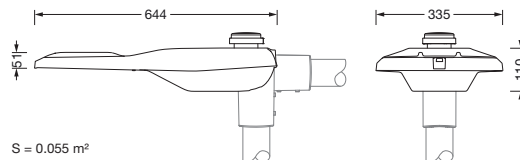

Order No.: 5XE7E37N08MB | GTIN (EAN): 4058352898116

Product description: SL21md,STW1.0a,18270lm730,NEMA7

Streetlight SL 21 midi, mast luminaire, primary light control with lens, of PMMA, primary optical cover: cover, of toughened safety glass, transparent, light distribution: STW1.0a, light emission: direct distribution, primary light characteristic: asymmetric, installation type: side-entry, LED, 3G 2.5mm², High Power LED, rated luminous flux: 18.270lm, luminous efficacy: 134lm/W, light colour: 730, colour temperature: 3000K, control: overheat protection, presetting dimming linear, constant luminous flux control, time-dependent luminous flux control, flexible luminous flux parameterisation, mains connection: 220..240V, AC, 50/60Hz, connection cable pre-assembled, cable length: 12,5m, wiring characteristics: H05VV-F, start of lifetime: 136W, end of service life: 142W, reduction: 61W, luminaire housing, of diecast aluminium (EN AC-44300), powder-coated, Siteco® metallic grey (DB 702S), corrosivity category C5 mid according to DIN EN ISO 12944, multi-level sealing system, sealing non-destructively replaceable, inclination adjustable: 0°, 5°, 10°, 15°, length: 644mm, width: 335mm, height: 110mm, spigot size: 42mm (side-entry), protection rating (complete): IP66, insulation class (complete): insulation class I (protective earthing), certification: CE, ENEC, ENEC+, VDE, impact resistance: IK09, permissible operating ambient temperature for outdoor applications: -40..+50°C, standard-compliant lighting for roads and squares, packaging unit: 1 piece

Lamps: LED
Wt. (kg): 9.7
GTIN (EAN): 4058352898116