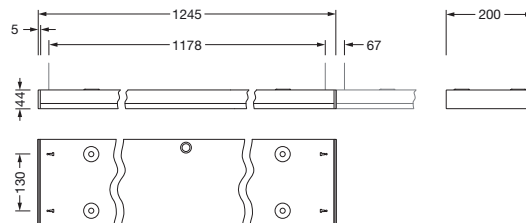

It is mandatory that the assembly instructions must be observed when planning and installing the electrical installation (to be found at www.siteco.com)

Tolerances related to thermal, electrical and photometric data according to IEC 62722

Issued 22.05.2026 - Modifications and errors subject to change - Ensure that you always use the latest version -