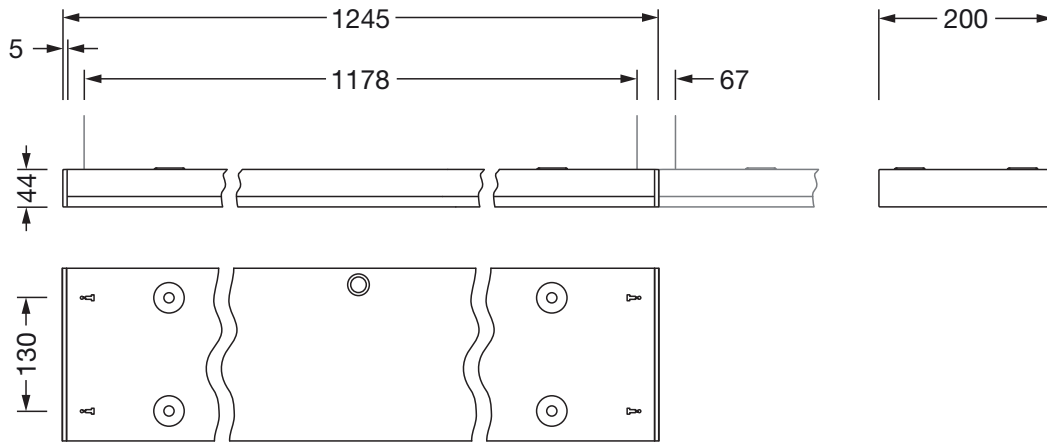

Material, Colour

- housing: sheet steel, coated, traffic white (RAL 9016)
- Cover: micro prismatic cover of PMMA

Mounting

- Mounting method, mounting location: surface-mounted, to the ceiling
- Arrangement: single/continuous arrangement
- Supplement: luminaire includes fixing accessories for ceiling surface mounting; for other types of installation: please order mounting accessories separately

Electrical connection

- Connection: terminal, 3-pole
- Nominal voltage: 220..240V, 50/60Hz, AC

Dimensions, Weight

- Length: 1245mm
- Width: 200mm
- Height: 44mm
- Weight: 3.4kg

Service life

- Rated service life: 50000h (L80) at AT = 25°C

Order No.: 51MP25WM2341WA | GTIN (EAN): 4069025077943

Dimensions: APOr,1245x200,3600lm830,ML,IP40,wh

It is mandatory that the assembly instructions must be observed when planning and installing the electrical installation (to be found at www.siteco.com)
Tolerances related to thermal, electrical and photometric data according to IEC 62722
Issued 22.05.2026 - Modifications and errors subject to change - Ensure that you always use the latest version -