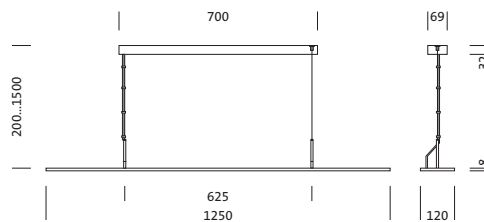

Order No.: 5MB2512L30840 | **GTIN (EAN):** 4052899488809

Product description: Arktika-lum,LED,4000lm840,ECG,dir/ind,SP

Arktika®, office luminaire, primary anti-glare with honeycomb louvre, of plastic, aluminium vaporised, highly specular, light emission: direct/indirect distribution, primary light characteristic: symmetric, installation type: suspended mounting, LED rated luminous flux: 4.000 lm, light colour: 840, colour temperature: 4000K, control gear: ECG, with terminal, 3-pole, mains connection: 220..240V, AC, 50/60Hz, rated input power: 31W, housing, of aluminium, powder-coated, traffic white (RAL 9016), 1-length, length: 1.250 mm, width: 120 mm, height: 8mm, protection rating (complete): IP20, insulation class (complete): insulation class II (safety insulation), certification: CE, packaging unit: 1 piece

IP 20

4052899488809
5MB2512L30840

LED 4000K / CRI ≥ 80 Φ_{N} 4000 lm

Lamps: LED
Wt. (kg): 1.8
GTIN (EAN): 4052899488809