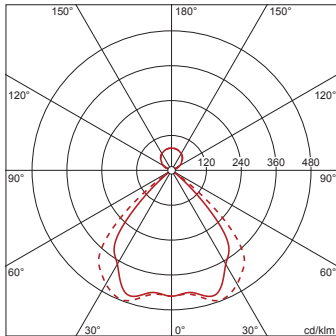

Arktika®, office luminaire, primary anti-glare with honeycomb louvre, of plastic, aluminium vaporised, highly specular, light emission: direct/indirect distribution, primary light characteristic: symmetric, installation type: suspended mounting, LED rated luminous flux: 4.000 lm, light colour: 840, colour temperature: 4000K, control gear: ECG, with terminal, 3-pole, mains connection: 220..240V, AC, 50/60Hz, rated input power: 31W, housing, of aluminium, powder-coated, traffic white (RAL 9016), 1-length, length: 1.250 mm, width: 120 mm, height: 8mm, protection rating (complete): IP20, insulation class (complete): insulation class II (safety insulation), certification: CE, packaging unit: 1 piece

IP 20

4052899488809
5MB2512L30840

LED 4000K / CRI ≥ 80 Φ_{N} 4000 lm

Lamps: LED
Wt. (kg): 1.8
GTIN (EAN): 4052899488809