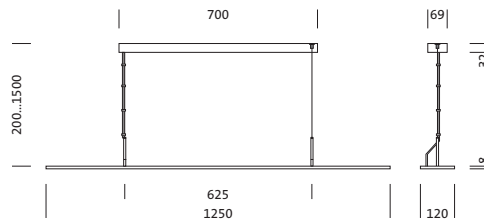

Order No.: 5MB251DL30830 | **GTIN (EAN):** 4052899488816

Product description: Arktika-lum,LED,4050lm830,DALI,dir/ind

Arktika®, office luminaire, primary anti-glare with honeycomb louvre, of plastic, aluminium vaporised, highly specular, light emission: direct/indirect distribution, primary light characteristic: symmetric, installation type: suspended mounting, LED rated luminous flux: 4.050 lm, light colour: 830, colour temperature: 3000K, control gear: ECG DALI, with terminal, 3+2-pole, max. 2.5mm², mains connection: 220..240V, AC, 50/60Hz, rated input power: 34W, housing, of aluminium, powder-coated, traffic white (RAL 9016), 1-length, length: 1.250 mm, width: 120 mm, height: 8mm, protection rating (complete): IP20, insulation class (complete): insulation class II (safety insulation), certification: CE, ENEC, VDE, packaging unit: 1 piece

4052899488816
5MB251DL30830

LED 3000K / CRI ≥ 80 Φ_v 4050 lm

Lamps: LED
Wt. (kg): 1.8
GTIN (EAN): 4052899488816

Order No.: 5MB251DL30830 | **GTIN (EAN):** 4052899488816

Detailed technical description: Arktoff-lum,LED,4050lm830,DALI,dir/ind

Key data

- Product type: office luminaire
- Product name: Arktika®
- Order No.: 5MB251DL30830

Lighting technology | Lamps | Control gear

Component 1

Lighting technology:

- Glare reduction: honeycomb louvre of plastic, aluminium vaporised, highly specular
- Beam angle: wide distribution, 95°
- Symmetry: symmetric distribution
- Light emission: direct/indirect distribution
- UGR viewing direction along longitudinal luminaire axis: ≤ 19

Electrical connection

- Connection: terminal, 3+2-pole, max. 2.5mm²
- Nominal voltage: 220..240V, 50/60Hz, AC

Dimensions, Weight

- Length: 1250mm
- Width: 120mm
- Height: 8mm
- Weight: 1.8kg

Service life

- Rated service life: 50000h (L80/B50) at AT = 25°C