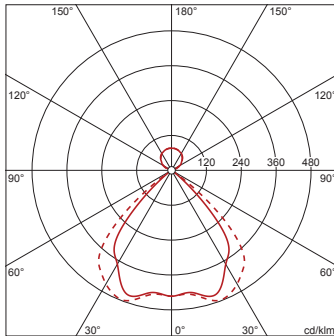

Arktika®, office luminaire, primary anti-glare with honeycomb louvre, of plastic, aluminium vaporised, highly specular, light emission: direct/indirect distribution, primary light characteristic: symmetric, installation type: suspended mounting, LED rated luminous flux: 4.050 lm, light colour: 830, colour temperature: 3000K, control gear: ECG DALI, with terminal, 3+2-pole, max. 2.5mm², mains connection: 220..240V, AC, 50/60Hz, rated input power: 34W, housing, of aluminium, powder-coated, traffic white (RAL 9016), 1-length, length: 1.250 mm, width: 120 mm, height: 8mm, protection rating (complete): IP20, insulation class (complete): insulation class II (safety insulation), certification: CE, ENEC, VDE, packaging unit: 1 piece

4052899488816
5MB251DL30830

LED 3000K / CRI ≥ 80   Φ_v 4050 lm

Lamps: LED
Wt. (kg): 1.8
GTIN (EAN): 4052899488816