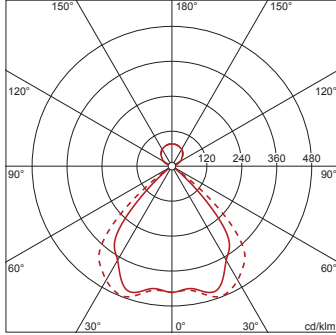

Order No.: 5MB251DL30830 | GTIN (EAN): 4052899488816

Planning data: Arktoff-lum,LED,4050lm830,DALI,dir/ind

5MB251DL30830: 1x LED
3000K / CRI ≥ 80

4052899488816

5MB251DL30830

LED 3000K / CRI ≥ 80 ϕ_N 4050 lm

ϕ_d 79% ϕ_t 21%

Luminance values (cd/m²)

	C 0/180	C 90/270
L₈₀	199	300
L₇₀	269	273
L₆₅	334	312

UGR 18.2 18.7

X 4H Y 8H ρ 70/50/20 S 0.25H

No. of luminaires in room

Reflection factors 70/50/20

Em(lx)	100		200		500	
	2.5	3.0	2.5	3.0	2.5	3.0
20 m²	0.6	0.7	1.3	1.5	3.2	3.7
30 m²	1.1	1.2	2.2	2.4	5.4	5.9
40 m²	1.4	1.5	2.7	3.0	6.8	7.5
50 m²	1.7	1.8	3.3	3.6	8.3	9.0
75 m²	2.5	2.6	5.0	5.3	13	13
100 m²	3.2	3.4	6.4	6.8	16	17
500 m²	15	16	30	31	76	78

Maintenance factor 0.8

Rh = Lh + 0.5 m