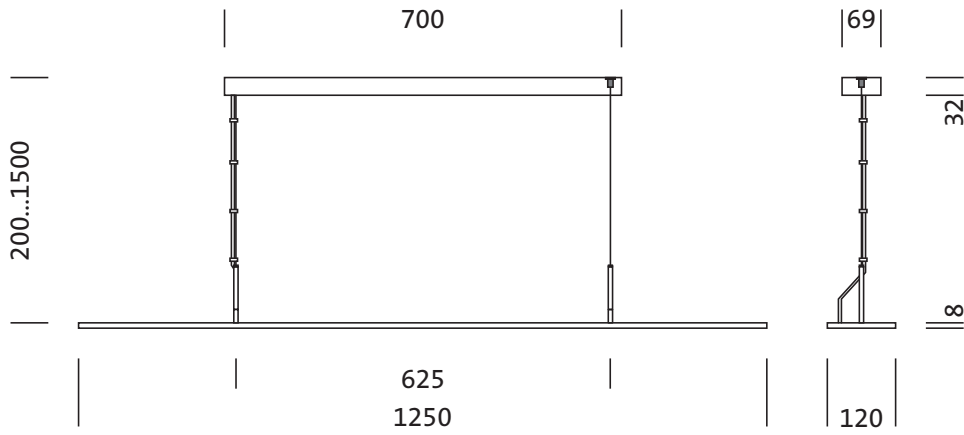

Order No.: 5MB251DL30830 | GTIN (EAN): 4052899488816

Dimensions: Arktoff-lum,LED,4050lm830,DALI,dir/ind