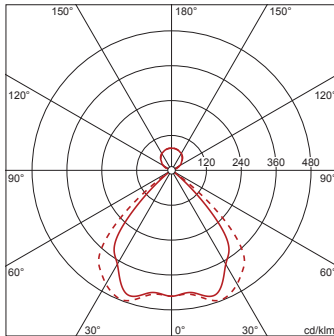

Arktika®, office luminaire, primary anti-glare with honeycomb louvre, of plastic, aluminium vaporised, highly specular, light emission: direct/indirect distribution, primary light characteristic: symmetric, installation type: suspended mounting, LED rated luminous flux: 4.400 lm, light colour: 840, colour temperature: 4000K, control gear: ECG DALI, with terminal, 3+2-pole, max. 2.5mm², mains connection: 220..240V, AC, 50/60Hz, rated input power: 34W, housing, of aluminium, powder-coated, traffic white (RAL 9016), 1-length, length: 1.250 mm, width: 120 mm, height: 8mm, protection rating (complete): IP20, insulation class (complete): insulation class II (safety insulation), certification: CE, ENEC, VDE, packaging unit: 1 piece

4052899488823
5MB251DL30840

LED 4000K / CRI ≥ 80   Φ_h 4400 lm

Lamps: LED
Wt. (kg): 1.8
GTIN (EAN): 4052899488823