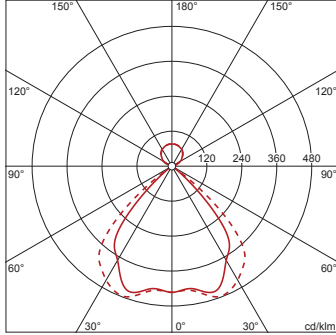

Order No.: 5MB251DL30840 | GTIN (EAN): 4052899488823

Planning data: Arktoff-lum,LED,4400lm840,DALI,dir/ind

5MB251DL30840: 1x LED
4000K / CRI ≥ 80

4052899488823
5MB251DL30840

LED 4000K / CRI ≥ 80 ϕ_N 4400 lm

ϕ_d 79% ϕ_t 21%

Luminance values (cd/m²)

	C 0/180	C 90/270
L₈₀	217	325
L₇₀	292	296
L₆₅	363	339

UGR 18.5 19

X 4H Y 8H ρ 70/50/20 S 0.25H

No. of luminaires in room

Reflection factors 70/50/20

Em(lx)	100		200		500	
	2.5	3.0	2.5	3.0	2.5	3.0
20 m²	0.6	0.7	1.2	1.3	3.0	3.4
30 m²	1.0	1.1	2.0	2.2	5.0	5.4
40 m²	1.3	1.4	2.5	2.8	6.3	6.9
50 m²	1.5	1.7	3.0	3.3	7.6	8.3
75 m²	2.3	2.4	4.6	4.9	12	12
100 m²	2.9	3.1	5.9	6.3	15	16
500 m²	14	14	28	29	70	72

Maintenance factor 0.8

Rh = Lh + 0.5 m