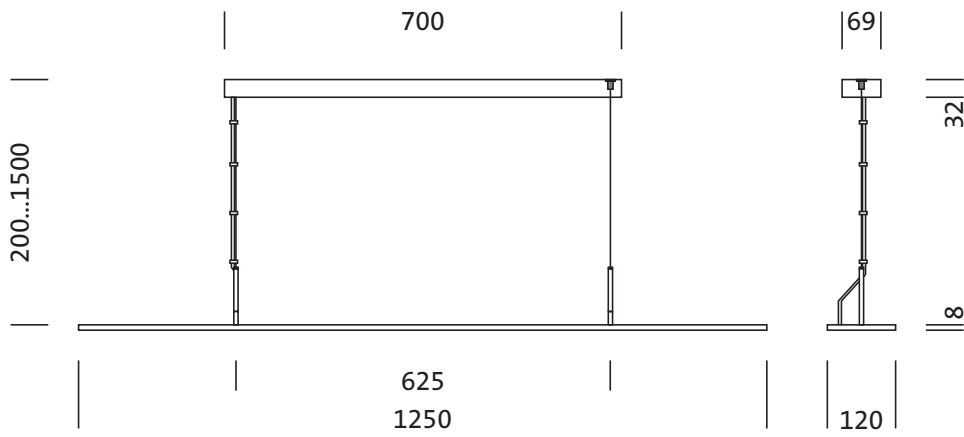

Order No.: 5MB251DL30840 | GTIN (EAN): 4052899488823

Dimensions: Arktoff-lum,LED,4400lm840,DALI,dir/ind