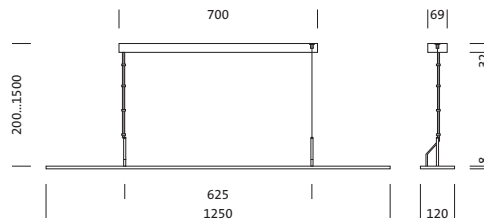

Order No.: 5MB251DL30840 | **GTIN (EAN):** 4052899488823

Product description: Arktika-lum,LED,4400lm840,DALI,dir/ind

Arktika®, office luminaire, primary anti-glare with honeycomb louvre, of plastic, aluminium vaporised, highly specular, light emission: direct/indirect distribution, primary light characteristic: symmetric, installation type: suspended mounting, LED rated luminous flux: 4.400 lm, light colour: 840, colour temperature: 4000K, control gear: ECG DALI, with terminal, 3+2-pole, max. 2.5mm², mains connection: 220..240V, AC, 50/60Hz, rated input power: 34W, housing, of aluminium, powder-coated, traffic white (RAL 9016), 1-length, length: 1.250 mm, width: 120 mm, height: 8mm, protection rating (complete): IP20, insulation class (complete): insulation class II (safety insulation), certification: CE, ENEC, VDE, packaging unit: 1 piece

4052899488823
5MB251DL30840

LED 4000K / CRI ≥ 80   Φ_h 4400 lm

Lamps: LED
Wt. (kg): 1.8
GTIN (EAN): 4052899488823