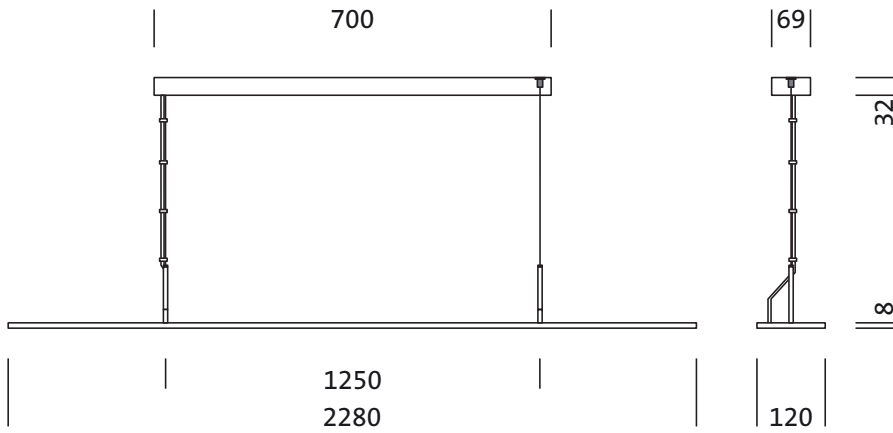

Order No.: 5MB252DL60830 | GTIN (EAN): 4052899488830

Dimensions: Arktoff-lum,LED,8100lm830,DALI,dir/ind