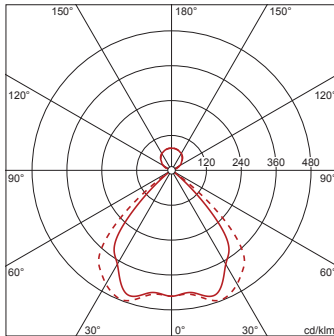

Arktika®, office luminaire, primary anti-glare with honeycomb louvre, of plastic, aluminium vaporised, highly specular, light emission: direct/indirect distribution, primary light characteristic: symmetric, installation type: suspended mounting, LED rated luminous flux: 8.100 lm, light colour: 830, colour temperature: 3000K, control gear: ECG DALI, with terminal, 3+2-pole, max. 2.5mm², mains connection: 220..240V, AC, 50/60Hz, rated input power: 67W, housing, of aluminium, powder-coated, traffic white (RAL 9016), 2-length, length: 2.280 mm, width: 120 mm, height: 8mm, protection rating (complete): IP20, insulation class (complete): insulation class II (safety insulation), certification: CE, packaging unit: 1 piece

IP 20

4052899488830
5MB252DL60830

LED 3000K / CRI ≥ 80 Φ_{N} 8100 lm

Lamps: LED
Wt. (kg): 3.3
GTIN (EAN): 4052899488830