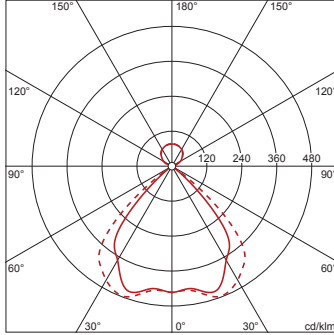

Order No.: 5MB252DL60830 | GTIN (EAN): 4052899488830

Planning data: Arktoff-lum,LED,8100lm830,DALI,dir/ind

5MB252DL60830: 1x LED
3000K / CRI ≥ 80

4052899488830

5MB252DL60830

LED 3000K / CRI ≥ 80 ϕ_N 8100 lm

ϕ_d 79% ϕ_t 21%

Luminance values (cd/m²)

	C 0/180	C 90/270
L₈₀	199	300
L₇₀	269	273
L₆₅	334	312

UGR 18.2 18.7

X 4H Y 8H ρ 70/50/20 S 0.25H

No. of luminaires in room

Reflection factors 70/50/20

Em(lx)	100		200		500	
	2.5	3.0	2.5	3.0	2.5	3.0
20 m²	0.3	0.4	0.6	0.7	1.6	1.8
30 m²	0.5	0.6	1.1	1.2	2.7	3.0
40 m²	0.7	0.8	1.4	1.5	3.4	3.8
50 m²	0.8	0.9	1.7	1.8	4.1	4.5
75 m²	1.3	1.3	2.5	2.6	6.3	6.6
100 m²	1.6	1.7	3.2	3.4	8.0	8.5
500 m²	7.6	7.8	15	16	38	39

Maintenance factor 0.8

Rh = Lh + 0.5 m