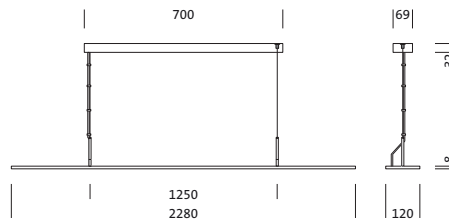

Order No.: 5MB252DL60830 | **GTIN (EAN):** 4052899488830

Product description: Arktika-lum,LED,8100lm830,DALI,dir/ind

Arktika®, office luminaire, primary anti-glare with honeycomb louvre, of plastic, aluminium vaporised, highly specular, light emission: direct/indirect distribution, primary light characteristic: symmetric, installation type: suspended mounting, LED rated luminous flux: 8.100 lm, light colour: 830, colour temperature: 3000K, control gear: ECG DALI, with terminal, 3+2-pole, max. 2.5mm², mains connection: 220..240V, AC, 50/60Hz, rated input power: 67W, housing, of aluminium, powder-coated, traffic white (RAL 9016), 2-length, length: 2.280 mm, width: 120 mm, height: 8mm, protection rating (complete): IP20, insulation class (complete): insulation class II (safety insulation), certification: CE, packaging unit: 1 piece

IP 20

4052899488830
5MB252DL60830

LED 3000K / CRI ≥ 80 Φ_{N} 8100 lm

Lamps: LED
Wt. (kg): 3.3
GTIN (EAN): 4052899488830