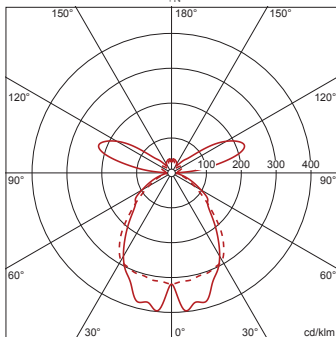

Vega® 11, passepartout, light emission: direct/indirect distribution, passepartout, packaging unit: 1 piece

Wt. (kg): 0.5
GTIN (EAN): 4050737755007

4050737963761 + 4050737755007

5MN238DLC + 5MN91402

LED 4000K / CRI ≥ 80 ϕ_N 4240 lm