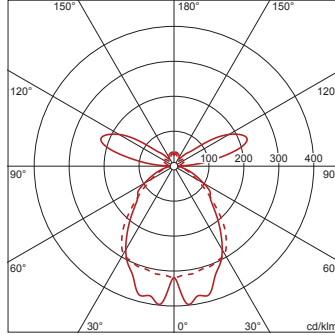

No. of luminaires in room
Reflection factors 70/50/20

Em(lx)	100		200		500	
Lh(m)	2.5	3.0	2.5	3.0	2.5	3.0
20 m²	0.4	0.5	0.9	1.0	2.1	2.4
30 m²	0.6	0.7	1.3	1.4	3.2	3.5
40 m²	0.8	0.9	1.6	1.7	4.0	4.4
50 m²	1.0	1.0	1.9	2.1	4.8	5.2
75 m²	1.4	1.5	2.9	3.0	7.2	7.5
100 m²	1.8	1.9	3.7	3.9	9.2	9.7
500 m²	8.2	8.4	16	17	41	42

Maintenance factor 0.8 Rh = Lh + 0.5 m

**5MN238DLE003 + 5MN91402:
1x LED 3000K / CRI ≥ 80**

4050737963846 + 4050737755007
5MN238DLE003 + 5MN91402
LED 3000K / CRI ≥ 80 ϕ_N 7210 lm