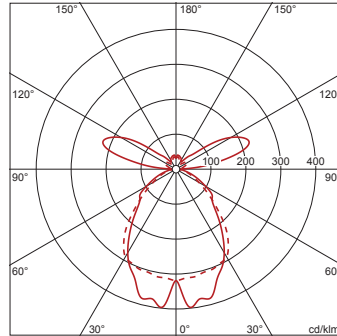

No. of luminaires in room
Reflection factors 70/50/20

Em(lx)	100		200		500	
Lh(m)	2.5	3.0	2.5	3.0	2.5	3.0
20 m²	0.8	0.9	1.6	1.8	4.1	4.6
30 m²	1.2	1.3	2.4	2.6	6.1	6.6
40 m²	1.5	1.7	3.0	3.3	7.5	8.3
50 m²	1.8	2.0	3.6	3.9	9.1	9.9
75 m²	2.7	2.8	5.4	5.7	14	14
100 m²	3.5	3.7	6.9	7.3	17	18
500 m²	15	16	31	32	77	80

Maintenance factor 0.8 Rh = Lh + 0.5 m

**5MN238DLC003 + 5MN91402:
1x LED 3000K / CRI ≥ 80**

4050737964164 + 4050737755007
5MN238DLC003 + 5MN91402
LED 3000K / CRI ≥ 80 ϕ_N 4250 lm