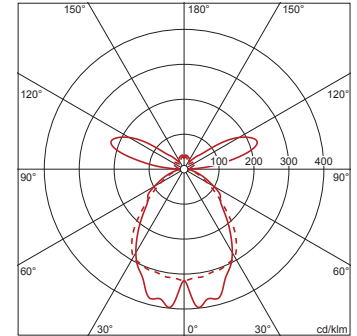

No. of luminaires in room
Reflection factors 70/50/20

Em(lx)	100		200		500	
Lh(m)	2.5	3.0	2.5	3.0	2.5	3.0
20 m²	0.8	0.9	1.6	1.8	4.1	4.6
30 m²	1.2	1.3	2.4	2.6	6.1	6.6
40 m²	1.5	1.6	3.0	3.3	7.5	8.2
50 m²	1.8	2.0	3.6	3.9	9.1	9.8
75 m²	2.7	2.8	5.4	5.7	14	14
100 m²	3.5	3.7	6.9	7.3	17	18
500 m²	15	16	31	32	77	79

Maintenance factor 0.8 Rh = Lh + 0.5 m

**5MN238DLC0S + 5MN91402:
1x LED 4000K / CRI ≥ 80**

4050737964041 + 4050737755007
5MN238DLC0S + 5MN91402
LED 4000K / CRI ≥ 80 ϕ_N 4240 lm