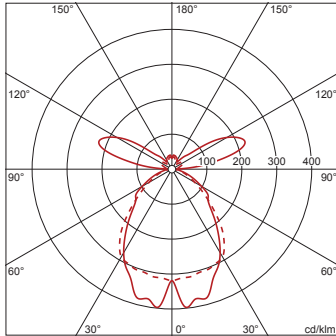

Dimensions, Weight

- Weight: 0.5kg

Order No.: 5MN91402 | GTIN (EAN): 4050737755007

Planning data: Vega11passepartout,dir/ind

**5MN238DLC + 5MN91402: 1x
LED 4000K / CRI ≥ 80**

4050737963761 + 4050737755007
5MN238DLC + 5MN91402
LED 4000K / CRI ≥ 80 ϕ_N 4240 lm

No. of luminaires in room
Reflection factors 70/50/20

Em(lx)	100		200		500	
Lh(m)	2.5	3.0	2.5	3.0	2.5	3.0
20 m ²	0.8	0.9	1.6	1.8	4.1	4.6
30 m ²	1.2	1.3	2.4	2.6	6.1	6.6
40 m ²	1.5	1.7	3.0	3.3	7.5	8.3
50 m ²	1.8	2.0	3.6	3.9	9.1	9.9
75 m ²	2.7	2.8	5.4	5.7	14	14
100 m ²	3.5	3.7	6.9	7.3	17	18
500 m ²	15	16	31	32	77	80