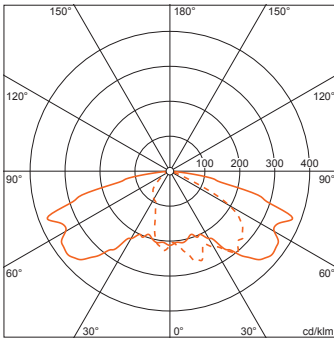

Order No. OSRAM: 4050737958972 | Order No. Siteco: 5XA582421B08

Planning data: SL10md,ST1.2P1.0,LED8870lm740,Plus

5XA582421B08: 1x LED
4000K / CRI ≥ 70

4050737958972
5XA582421B08
LED 4000K / CRI ≥ 70 Φ_{H} 8870 lm