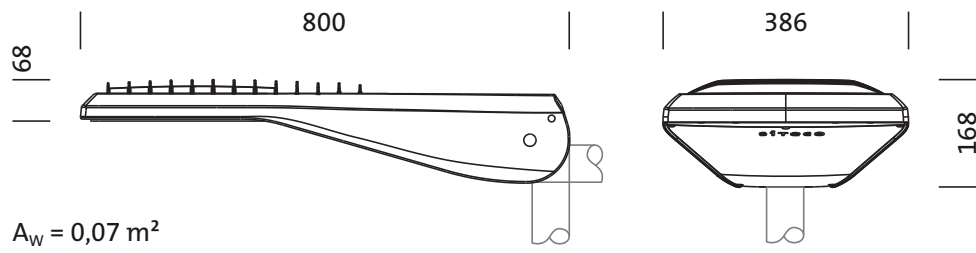

**Dimensions | Weight**

- Length: 800mm
- Width: 387mm
- Height: 168mm
- Mast head: spigot size: 60/76mm (post-top) and 42/60mm (side-entry), mast flange for spigot size: 42mm: 5XA58100XM4, 60mm: 5XA58100XM2, 76mm: 5XA58100XM1
- Weight: 11.4kg

**Light emission**

- Light emission: 0% at 0° inclination

**Service life**

- Rated life: 100000h (L90/B10) at AT = 25°C

Order No. OSRAM: 4050737958972 | Order No. Siteco: 5XA582421B08

Dimensions: SL10md,ST1.2P1.0,LED8870lm740,Plus