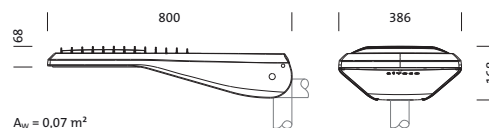

Lamps: LED
Wt. (kg): 11.4
GTIN (EAN): 4050737958972

siteco AN OSRAM BUSINESS 5XA582421B08

The luminaire contains built-in LED lamps

A++
A+
A
B
C
D
E

LED

The LED-lamps cannot be changed in the luminaire

874/2012