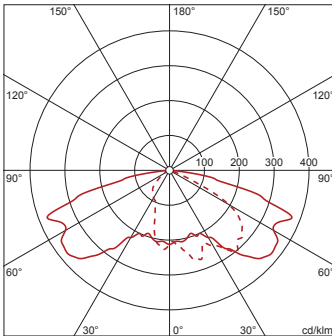

4050737958972
5XA582421B08
LED 4000K / CRI ≥ 70   ϕ_h 8870 lm