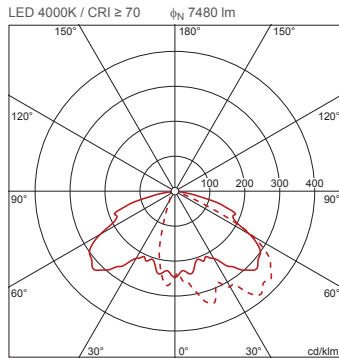

Lamps:

- Lamps: with LED High Power, LED
- Rated luminous flux: 7480lm
- Luminous efficacy: 107lm/W
- Colour temperature: 4000K
- Colour rendering index: CRI > 70
- Light colour: 740
- Rated input power begin service life: 70
- Rated input power end service life: 70
- Rated input power at 50% lumin. flux: 34

Dimensions | Weight

- Length: 620mm
- Width: 170mm
- Height: 137mm
- Mast head: spigot size: 42/60/76mm (post-top) and 42/60mm (side-entry), mast flange for spigot size: 42mm: 5XA59000XM4, 60mm: 5XA59000XM2, 76mm: 5XA59000XM1
- Weight: 4.5kg

Light emission

- Light emission: 0% at 0° inclination

Service life

- Rated life: 100000h (L85/B10) at AT = 25°C

Order No.: 5XA5914K1A08P | GTIN (EAN): 4050737849249

Dimensions: SL10mn,ST1.2a,LED7480lm740,Basic

$A_w = 0,05 \text{ m}^2$

Order No.: 5XA5914K1A08P | GTIN (EAN): 4050737849249

Planning data: SL10mn,ST1.2a,LED7480lm740,Basic

5XA5914K1A08P: 1x LED
4000K / CRI ≥ 70

4050737849249
5XA5914K1A08P

— C 0/180 - - - C 90/270