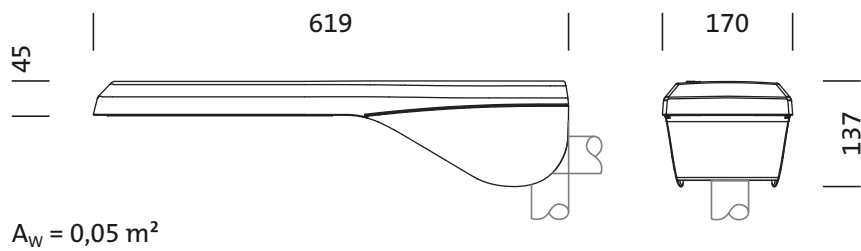

Dimensions | Weight

- Length: 620mm
- Width: 170mm
- Height: 137mm
- Mast head: spigot size: 42/60/76mm (post-top) and 42/60mm (side-entry), mast flange for spigot size: 42mm: 5XA59000XM4, 60mm: 5XA59000XM2, 76mm: 5XA59000XM1
- Weight: 4.5kg

Light emission

- Light emission: 0% at 0° inclination

Service life

- Rated life: 100000h (L85/B10) at AT = 25°C

Order No.: 5XA5914K1A08P | GTIN (EAN): 4050737849249

Dimensions: SL10mn,ST1.2a,LED7480lm740,Basic