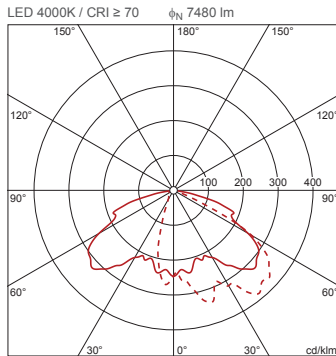

Streetlight 10 mini LED, mast luminaire, primary light control with 3 zone faceted reflector, of plastic, silver coated, primary optical cover: cover, of PMMA, transparent, light distribution: ST1.2a, light emission: direct distribution, primary light characteristic: asymmetric, installation type: side-entry, post-top, LED, LED High Power, rated luminous flux: 7.480lm, luminous efficacy: 107lm/W, light colour: 740, colour temperature: 4000K, control gear: ECG Basic, control: power reduction, overheat protection, electronic power reduction, with terminal, 4-pole, max. 2.5mm², mains connection: 220..240V, AC, 50/60Hz, start of lifetime: 70W, end of lifetime: 70W, reduction: 34W, luminaire housing, of diecast aluminium, powder-coated, Siteco® metallic grey (DB 702S), length: 620mm, width: 170mm, height: 137mm, spigot size: 42/60/76mm (post-top) and 42/60mm (side-entry), mast flange for spigot size: 42mm: 5XA59000XM4, 60mm: 5XA59000XM2, 76mm: 5XA59000XM1, protection rating (complete): IP66, insulation class (complete): insulation class II (safety insulation), certification: CE, ENEC, VDE, permissible operating ambient temperature for outdoor applications: -25..+50°C, standard-compliant lighting for roads and squares, packaging unit: 1 piece

4050737849249
5XA5914K1A08P