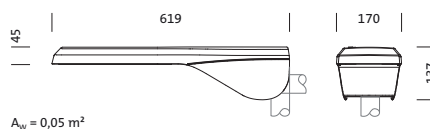

Lamps:	LED
Wt. (kg):	4.5
GTIN (EAN):	4050737849249

siteco 5XA5914K1A08P

The luminaire contains built-in LED lamps

A++

A+

A

B

C

D

E

} LED

X

The LED-lamps cannot be changed in the luminaire

874/2012