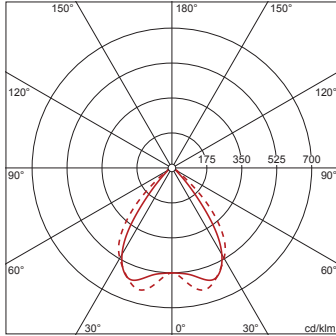

Electrical connection

- Connection: terminal, 3+2-pole, max. 2.5mm²
- Nominal voltage: 230V, 220..240V, 50/60Hz, AC

Dimensions, Weight

- Length: 2880mm
- Width: 64mm
- Height: 64mm
- Weight: 7.2kg

Service life

- Rated service life: 50000h (L85/B50) at AT = 25°C

Order No.: 5MX21BD2W4A | **GTIN (EAN):** 4058352305362

Dimensions: Silica,9910lm840,DA,wh,L2880,surf

Order No.: 5MX21BD2W4A | GTIN (EAN): 4058352305362

Planning data: Silica,9910lm840,DA,wh,L2880,surf

5MX21BD2W4A: 1x LED

4058352305362

5MX21BD2W4A

LED 4000 K | CRI ≥ 80 ϕ_V 9910 lm

ϕ_d 100% ϕ_r 0%

Luminance values (cd/m²)

	C 0/180	C 90/270
L ₈₀	1083	1290
L ₇₀	1743	2164
L ₆₅	1987	2847