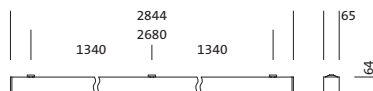

Order No.: 5MX21BD2W4A | **GTIN (EAN):** 4058352305362

Product description: Silica,9910lm840,DA,wh,L2880,surf

Silica®, office luminaire, of aluminium, light emission: direct distribution, primary light characteristic: symmetric, installation type: surface-mounted, LED rated luminous flux: 9.910 lm, light colour: 840, colour temperature: 4000K, control gear: ECG DALI, with terminal, 3+2-pole, max. 2.5mm², mains connection: 230V, AC, 50/60Hz, rated input power: 60W, luminaire housing, of aluminium, traffic white (RAL 9016), length: 2.880 mm, width: 64 mm, height: 64mm, protection rating (complete): IP20, insulation class (complete): insulation class I (protective earthing), certification: CE, permissible ambient temperature for indoor applications: 0..+35°C, standard: EN 50419, packaging unit: 1 piece

IP 20  

Lamps:	LED
Wt. (kg):	7.2
GTIN (EAN):	4058352305362

Order No.: 5MX21BD2W4A | GTIN (EAN): 4058352305362

Detailed technical description: Silica,9910lm840,DA,wh,L2880,surf

Key data

- Product type: office luminaire
- Product name: Silica®
- Order No.: 5MX21BD2W4A

Electrical connection

- Connection: terminal, 3+2-pole, max. 2.5mm²
- Nominal voltage: 230V, 220..240V, 50/60Hz, AC

Dimensions, Weight

- Length: 2880mm
- Width: 64mm
- Height: 64mm
- Weight: 7.2kg

Service life