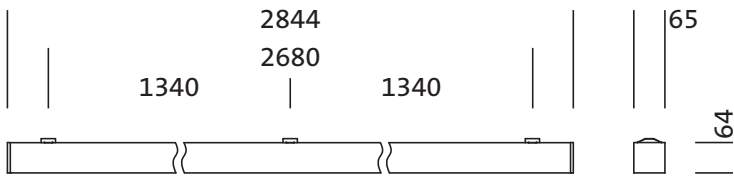

Order No.: 5MX21BD2W4A | **GTIN (EAN):** 4058352305362

Product description: Silica,9910lm840,DA,wh,L2880,surf

Silica®, office luminaire, of aluminium, light emission: direct distribution, primary light characteristic: symmetric, installation type: surface-mounted, LED rated luminous flux: 9.910 lm, light colour: 840, colour temperature: 4000K, control gear: ECG DALI, with terminal, 3+2-pole, max. 2.5mm², mains connection: 230V, AC, 50/60Hz, rated input power: 60W, luminaire housing, of aluminium, traffic white (RAL 9016), length: 2.880 mm, width: 64 mm, height: 64mm, protection rating (complete): IP20, insulation class (complete): insulation class I (protective earthing), certification: CE, permissible ambient temperature for indoor applications: 0..+35°C, standard: EN 50419, packaging unit: 1 piece

Material, Colour

- luminaire housing: aluminium, traffic white (RAL 9016)
- Colour specification: traffic white (RAL 9016)

Mounting

- Mounting method, mounting location: surface-mounted, to the ceiling
- Arrangement: single arrangement

Electrical connection

- Connection: terminal, 3+2-pole, max. 2.5mm²
- Nominal voltage: 230V, 220..240V, 50/60Hz, AC

Dimensions, Weight

- Length: 2880mm
- Width: 64mm
- Height: 64mm
- Weight: 7.2kg

Service life

- Rated service life: 50000h (L85/B50) at AT = 25°C

Order No.: 5MX21BD2W4A | **GTIN (EAN):** 4058352305362

Dimensions: Silica,9910lm840,DA,wh,L2880,surf

Order No.: 5MX21BD2W4A | GTIN (EAN): 4058352305362