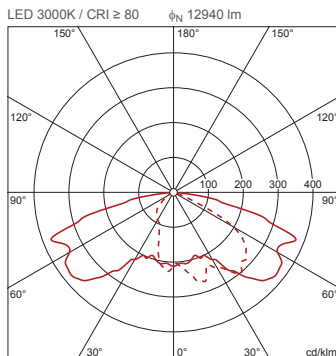

Order No. OSRAM: 4050737958835 | Order No. Siteco: 5XA582411A08P

Product description: SL10md,ST1.2P1.0,LED12940lm830,Basic

Streetlight 10 midi LED, mast luminaire, primary light control with 3 zone faceted reflector, of plastic, silver coated, primary optical cover: cover, of PMMA, transparent, light distribution: ST1.2P1.0, light emission: direct distribution, primary light characteristic: asymmetric, installation type: post-top, side-entry, LED, LED High Power, rated luminous flux: 12.940lm, luminous efficacy: 87lm/W, light colour: 830, colour temperature: 3000K, control gear: ECG Basic, control: overheat protection, power reduction, electronic power reduction, with terminal, 5-pole, max. 2.5mm², mains connection: 220..240V, AC, 50/60Hz, start of lifetime: 149W, end of lifetime: 149W, reduction: 63W, luminaire housing, of diecast aluminium, powder-coated, Siteco® metallic grey (DB 702S), length: 800mm, width: 387mm, height: 168mm, spigot size: 60/76mm (post-top) and 42/60mm (side-entry), mast flange for spigot size: 42mm: 5XA58100XM4, 60mm: 5XA58100XM2, 76mm: 5XA58100XM1, protection rating (complete): IP66, insulation class (complete): insulation class II (safety insulation), certification: CE, ENEC, VDE, permissible operating ambient temperature for outdoor applications: -25..+50°C, standard-compliant lighting for roads and squares, packaging unit: 1 piece

4050737958835
5XA582411A08P

Lamps: LED
Wt. (kg): 11.4
GTIN (EAN): 4050737958835

siteco AN OSRAM BUSINESS 5XA582411A08P

The luminaire contains built-in LED lamps

A++
A+
A
B
C
D
E

LED

The LED-lamps cannot be changed in the luminaire