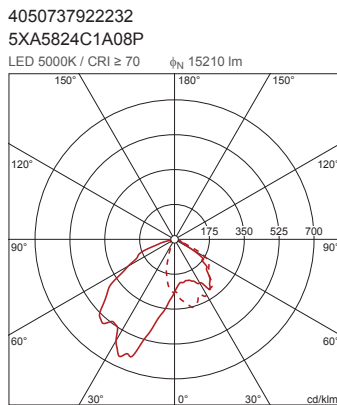

Order No. OSRAM: 4050737922232 | Order No. Siteco: 5XA5824C1A08P

Product description: SL10md,PC-L,LED15210lm750,Basic

Streetlight 10 midi LED, mast luminaire, primary light control with 3 zone faceted reflector, of plastic, silver coated, primary optical cover: cover, of PMMA, transparent, light distribution: PC-L, light emission: direct distribution, primary light characteristic: asymmetric, left, installation type: post-top, side-entry, LED, LED High Power, rated luminous flux: 15.210lm, luminous efficacy: 102lm/W, light colour: 750, colour temperature: 5000K, control gear: ECG Basic, control: power reduction, overheat protection, electronic power reduction, with terminal, 5-pole, max. 2.5mm<sup>2</sup>, mains connection: 220..240V, AC, 50/60Hz, start of lifetime: 149W, end of lifetime: 149W, reduction: 64W, luminaire housing, of diecast aluminium, powder-coated, Siteco® metallic grey (DB 702S), length: 800mm, width: 387mm, height: 168mm, spigot size: 60/76mm (post-top) and 42/60mm (side-entry), mast flange for spigot size: 42mm: 5XA58100XM4, 60mm: 5XA58100XM2, 76mm: 5XA58100XM1, protection rating (complete): IP66, insulation class (complete): insulation class II (safety insulation), certification: CE, ENEC, VDE, permissible operating ambient temperature for outdoor applications: -25..+50°C, packaging unit: 1 piece