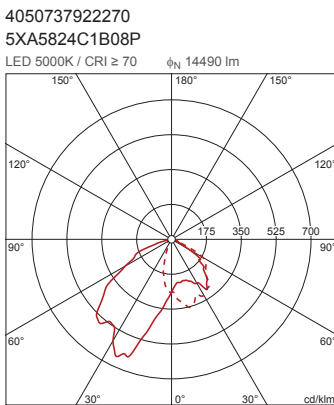

Order No. OSRAM: 4050737922270 | Order No. Siteco: 5XA5824C1B08P

Product description: SL10md,PC-L,LED14490lm750,Plus

Streetlight 10 midi LED, mast luminaire, primary light control with 3 zone faceted reflector, of plastic, silver coated, primary optical cover: cover, of PMMA, transparent, light distribution: PC-L, light emission: direct distribution, primary light characteristic: asymmetric, left, installation type: side-entry, post-top, LED, LED High Power, rated luminous flux: 14.490lm, luminous efficacy: 104lm/W, light colour: 750, colour temperature: 5000K, control gear: ECG Plus, control: overheat protection, power reduction, digital communication interface, constant luminous flux control, time-dependent luminous flux control, flexible luminous flux parameterisation, electronic power reduction, with terminal, 5-pole, max. 2.5mm², mains connection: 220..240V, AC, 50/60Hz, start of lifetime: 139W, end of lifetime: 149W, reduction: 61W, luminaire housing, of diecast aluminium, powder-coated, Siteco® metallic grey (DB 702S), length: 800mm, width: 387mm, height: 168mm, spigot size: 60/76mm (post-top) and 42/60mm (side-entry), mast flange for spigot size: 42mm: 5XA58100XM4, 60mm: 5XA58100XM2, 76mm: 5XA58100XM1, protection rating (complete): IP66, insulation class (complete): insulation class II (safety insulation), certification: CE, ENEC, VDE, permissible operating ambient temperature for outdoor applications: -25..+50°C, packaging unit: 1 piece