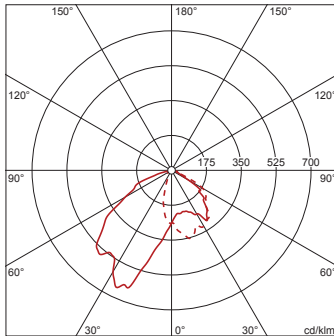

Streetlight 10 midi LED, mast luminaire, primary light control with 3 zone faceted reflector, of plastic, silver coated, primary optical cover: cover, of PMMA, transparent, light distribution: PC-L, light emission: direct distribution, primary light characteristic: asymmetric, left, installation type: post-top, side-entry, LED, LED High Power, rated luminous flux: 7.500lm, luminous efficacy: 114lm/W, light colour: 740, colour temperature: 4000K, control gear: ECG Basic, control: power reduction, overheat protection, electronic power reduction, with terminal, 5-pole, max. 2.5mm², mains connection: 220..240V, AC, 50/60Hz, start of lifetime: 66W, end of lifetime: 66W, reduction: 33W, luminaire housing, of diecast aluminium, powder-coated, Siteco® metallic grey (DB 702S), length: 800mm, width: 387mm, height: 168mm, spigot size: 60/76mm (post-top) and 42/60mm (side-entry), mast flange for spigot size: 42mm: 5XA58100XM4, 60mm: 5XA58100XM2, 76mm: 5XA58100XM1, protection rating (complete): IP66, insulation class (complete): insulation class II (safety insulation), certification: CE, ENEC, VDE, permissible operating ambient temperature for outdoor applications: -25..+50°C, packaging unit: 1 piece

4050737922812
5XA5824M1A08
LED 4000K / CRI ≥ 70