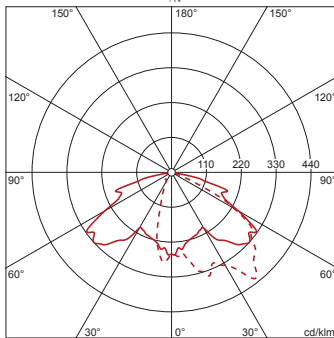

Streetlight 10 micro LED, mast luminaire, primary light control with 3 zone faceted reflector, of plastic, silver coated, primary optical cover: cover, of PMMA, transparent, light distribution: ST1.2a, light emission: direct distribution, primary light characteristic: asymmetric, installation type: side-entry, post-top, LED, LED High Power, rated luminous flux: 3.030lm, luminous efficacy: 107lm/W, light colour: 750, colour temperature: 5000K, control gear: ECG Basic, control: power reduction, overheat protection, electronic power reduction, with terminal, 5-pole, max. 2.5mm², mains connection: 220..240V, AC, 50/60Hz, start of lifetime: 28W, end of lifetime: 28W, reduction: 13W, luminaire housing, of diecast aluminium, powder-coated, Siteco® metallic grey (DB 702S), length: 481mm, width: 176mm, height: 138mm, spigot size: 42/60/76mm (post-top) and 42/60mm (side-entry), mast flange for spigot size: 42mm: 5XA59000XM4, 60mm: 5XA59000XM2, 76mm: 5XA59000XM1, protection rating (complete): IP66, insulation class (complete): insulation class II (safety insulation), certification: CE, ENEC, VDE, permissible operating ambient temperature for outdoor applications: -25..+50°C, standard-compliant lighting for roads and squares, packaging unit: 1 piece

4050737847917
5XA5904A1A08P
LED 5000K / CRI ≥ 70