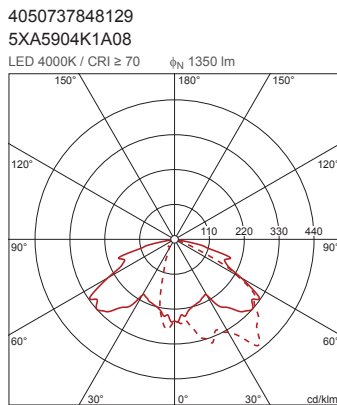

Order No. OSRAM: 4050737848129 | Order No. Siteco: 5XA5904K1A08

Product description: SL10mc,ST1.2a,LED1350lm740,Basic

Streetlight 10 micro LED, mast luminaire, primary light control with 3 zone faceted reflector, of plastic, silver coated, primary optical cover: cover, of PMMA, transparent, light distribution: ST1.2a, light emission: direct distribution, primary light characteristic: asymmetric, installation type: side-entry, post-top, LED, LED High Power, rated luminous flux: 1.350lm, luminous efficacy: 116lm/W, light colour: 740, colour temperature: 4000K, control gear: ECG Basic, control: power reduction, overheat protection, electronic power reduction, with terminal, 5-pole, max. 2.5mm<sup>2</sup>, mains connection: 220..240V, AC, 50/60Hz, start of lifetime: 12W, end of lifetime: 12W, reduction: 7W, luminaire housing, of diecast aluminium, powder-coated, Siteco® metallic grey (DB 702S), length: 481mm, width: 176mm, height: 138mm, spigot size: 42/60/76mm (post-top) and 42/60mm (side-entry), mast flange for spigot size: 42mm: 5XA59000XM4, 60mm: 5XA59000XM2, 76mm: 5XA59000XM1, protection rating (complete): IP66, insulation class (complete): insulation class II (safety insulation), certification: CE, ENEC, VDE, permissible operating ambient temperature for outdoor applications: -25..+50°C, standard-compliant lighting for roads and squares, packaging unit: 1 piece