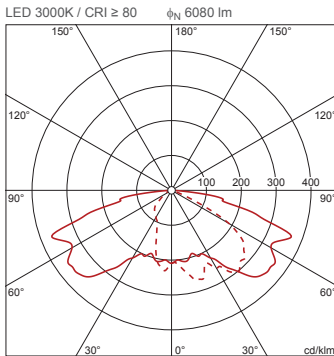

Streetlight 10 mini LED, mast luminaire, primary light control with 3 zone faceted reflector, of plastic, silver coated, primary optical cover: cover, of PMMA, transparent, light distribution: ST1.2P1.0, light emission: direct distribution, primary light characteristic: asymmetric, installation type: post-top, side-entry, LED, LED High Power, rated luminous flux: 6.080lm, luminous efficacy: 87lm/W, light colour: 830, colour temperature: 3000K, control gear: ECG Basic, control: power reduction, overheat protection, electronic power reduction, with terminal, 4-pole, max. 2.5mm², mains connection: 220..240V, AC, 50/60Hz, start of lifetime: 70W, end of lifetime: 70W, reduction: 30W, luminaire housing, of diecast aluminium, powder-coated, Siteco® metallic grey (DB 702S), length: 620mm, width: 170mm, height: 137mm, spigot size: 42/60/76mm (post-top) and 42/60mm (side-entry), mast flange for spigot size: 42mm: 5XA59000XM4, 60mm: 5XA59000XM2, 76mm: 5XA59000XM1, protection rating (complete): IP66, insulation class (complete): insulation class II (safety insulation), certification: CE, ENEC, VDE, permissible operating ambient temperature for outdoor applications: -25..+50°C, standard-compliant lighting for roads and squares, packaging unit: 1 piece

4050737957593
5XA591411A08P