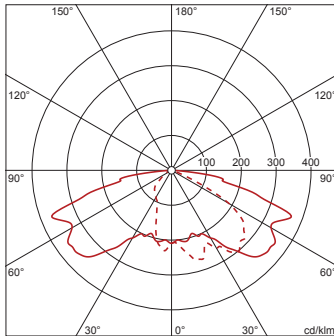

Streetlight 10 mini LED, mast luminaire, primary light control with 3 zone faceted reflector, of plastic, silver coated, primary optical cover: cover, of PMMA, transparent, light distribution: ST1.2P1.0, light emission: direct distribution, primary light characteristic: asymmetric, installation type: post-top, side-entry, LED, LED High Power, rated luminous flux: 3.320lm, luminous efficacy: 121lm/W, light colour: 740, colour temperature: 4000K, control gear: ECG Basic, control: power reduction, overheat protection, electronic power reduction, with terminal, 4-pole, max. 2.5mm², mains connection: 220..240V, AC, 50/60Hz, start of lifetime: 28W, end of lifetime: 28W, reduction: 14W, luminaire housing, of diecast aluminium, powder-coated, Siteco® metallic grey (DB 702S), length: 620mm, width: 170mm, height: 137mm, spigot size: 42/60/76mm (post-top) and 42/60mm (side-entry), mast flange for spigot size: 42mm: 5XA59000XM4, 60mm: 5XA59000XM2, 76mm: 5XA59000XM1, protection rating (complete): IP66, insulation class (complete): insulation class II (safety insulation), certification: CE, ENEC, VDE, permissible operating ambient temperature for outdoor applications: -25..+50°C, standard-compliant lighting for roads and squares, packaging unit: 1 piece

4050737956725
5XA591421A08
LED 4000K / CRI ≥ 70