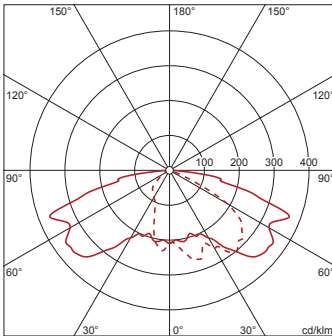

4050737956756
5XA591421B08
LED 4000K / CRI ≥ 70   Φ_h 3280 lm