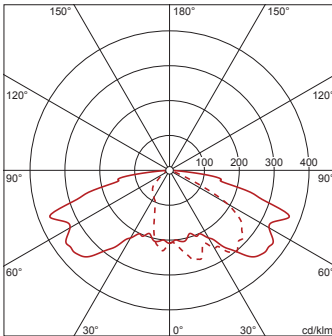

Streetlight 10 mini LED, mast luminaire, primary light control with 3 zone faceted reflector, of plastic, silver coated, primary optical cover: cover, of PMMA, transparent, light distribution: ST1.2P1.0, light emission: direct distribution, primary light characteristic: asymmetric, installation type: post-top, side-entry, LED, LED High Power, rated luminous flux: 3.800lm, luminous efficacy: 125lm/W, light colour: 750, colour temperature: 5000K, control gear: ECG Basic, control: power reduction, overheat protection, electronic power reduction, with terminal, 4-pole, max. 2.5mm², mains connection: 220..240V, AC, 50/60Hz, start of lifetime: 30W, end of lifetime: 30W, reduction: 15W, luminaire housing, of diecast aluminium, powder-coated, Siteco® metallic grey (DB 702S), length: 620mm, width: 170mm, height: 137mm, spigot size: 42/60/76mm (post-top) and 42/60mm (side-entry), mast flange for spigot size: 42mm: 5XA59000XM4, 60mm: 5XA59000XM2, 76mm: 5XA59000XM1, protection rating (complete): IP66, insulation class (complete): insulation class II (safety insulation), certification: CE, ENEC, VDE, permissible operating ambient temperature for outdoor applications: -25..+50°C, standard-compliant lighting for roads and squares, packaging unit: 1 piece

4050737957739
5XA591431A08
LED 5000K / CRI ≥ 70   φ_h 3800 lm