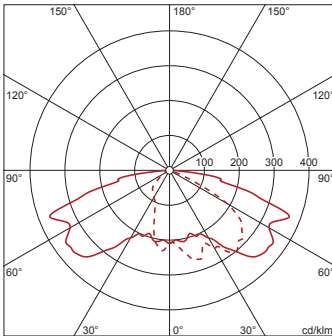

4050737957777
5XA591431B08
LED 5000K / CRI ≥ 70   Φ_h 3760 lm