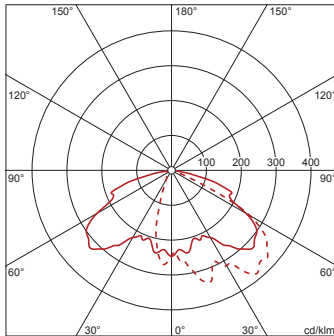

4050737848990
5XA5914A1B08P
LED 5000K / CRI ≥ 70