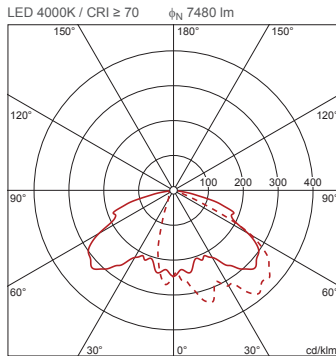

Order No.: 5XA5914K1A08P | GTIN (EAN): 4050737849249

Product description: SL10mn,ST1.2a,LED7480lm740,Basic

Streetlight 10 mini LED, mast luminaire, primary light control with 3 zone faceted reflector, of plastic, silver coated, primary optical cover: cover, of PMMA, transparent, light distribution: ST1.2a, light emission: direct distribution, primary light characteristic: asymmetric, installation type: side-entry, post-top, LED, LED High Power, rated luminous flux: 7.480lm, luminous efficacy: 107lm/W, light colour: 740, colour temperature: 4000K, control gear: ECG Basic, control: power reduction, overheat protection, electronic power reduction, with terminal, 4-pole, max. 2.5mm<sup>2</sup>, mains connection: 220..240V, AC, 50/60Hz, start of lifetime: 70W, end of lifetime: 70W, reduction: 34W, luminaire housing, of diecast aluminium, powder-coated, Siteco® metallic grey (DB 702S), length: 620mm, width: 170mm, height: 137mm, spigot size: 42/60/76mm (post-top) and 42/60mm (side-entry), mast flange for spigot size: 42mm: 5XA59000XM4, 60mm: 5XA59000XM2, 76mm: 5XA59000XM1, protection rating (complete): IP66, insulation class (complete): insulation class II (safety insulation), certification: CE, ENEC, VDE, permissible operating ambient temperature for outdoor applications: -25..+50°C, standard-compliant lighting for roads and squares, packaging unit: 1 piece

4050737849249  
5XA5914K1A08P

Lamps: LED  
Wt. (kg): 4.5  
GTIN (EAN): 4050737849249

**siteco** 5XA5914K1A08P

The luminaire contains built-in LED lamps

**A++**  
**A+**  
**A**  
**B**  
**C**  
**D**  
**E**