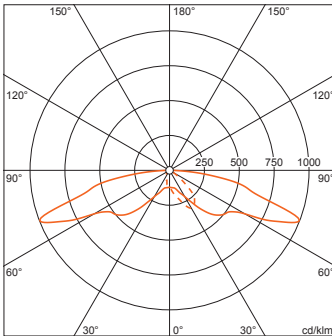

Streetlight 10 mini LED, mast luminaire, primary light control with 3 zone faceted reflector, of plastic, aluminium vaporised, primary optical cover: cover, of PMMA, transparent, light distribution: P1.0a, light emission: direct distribution, primary light characteristic: asymmetric, installation type: side-entry, post-top, LED, LED High Power, rated luminous flux: 2.580lm, luminous efficacy: 111lm/W, light colour: 740, colour temperature: 4000K, control gear: ECG Basic, control: overheat protection, power reduction, electronic power reduction, with terminal, 4-pole, max. 2.5mm², mains connection: 220..240V, AC, 50/60Hz, start of lifetime: 23W, end of lifetime: 23W, reduction: 12W, luminaire housing, of diecast aluminium, powder-coated, Siteco® metallic grey (DB 702S), length: 620mm, width: 170mm, height: 137mm, spigot size: 42/60/76mm (post-top) and 42/60mm (side-entry), mast flange for spigot size: 42mm: 5XA59000XM4, 60mm: 5XA59000XM2, 76mm: 5XA59000XM1, protection rating (complete): IP66, insulation class (complete): insulation class II (safety insulation), certification: CE, ENEC, VDE, permissible operating ambient temperature for outdoor applications: -25..+50°C, packaging unit: 1 piece

4050737956909
5XA5914L1A08
LED 4000K / CRI ≥ 70   Φ_h 2580 lm