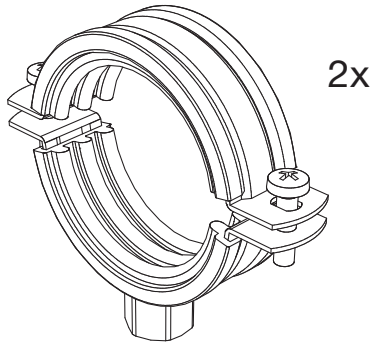

Monsun[®] 12/22

Wandmontage Rohrschelle 1 1/2"

Wandmontage Rohrschelle 2"

wall mounting pipe clamp

58FM003

58FM004

58FM003 (1 1/2")
58FM004 (2")

[mm]