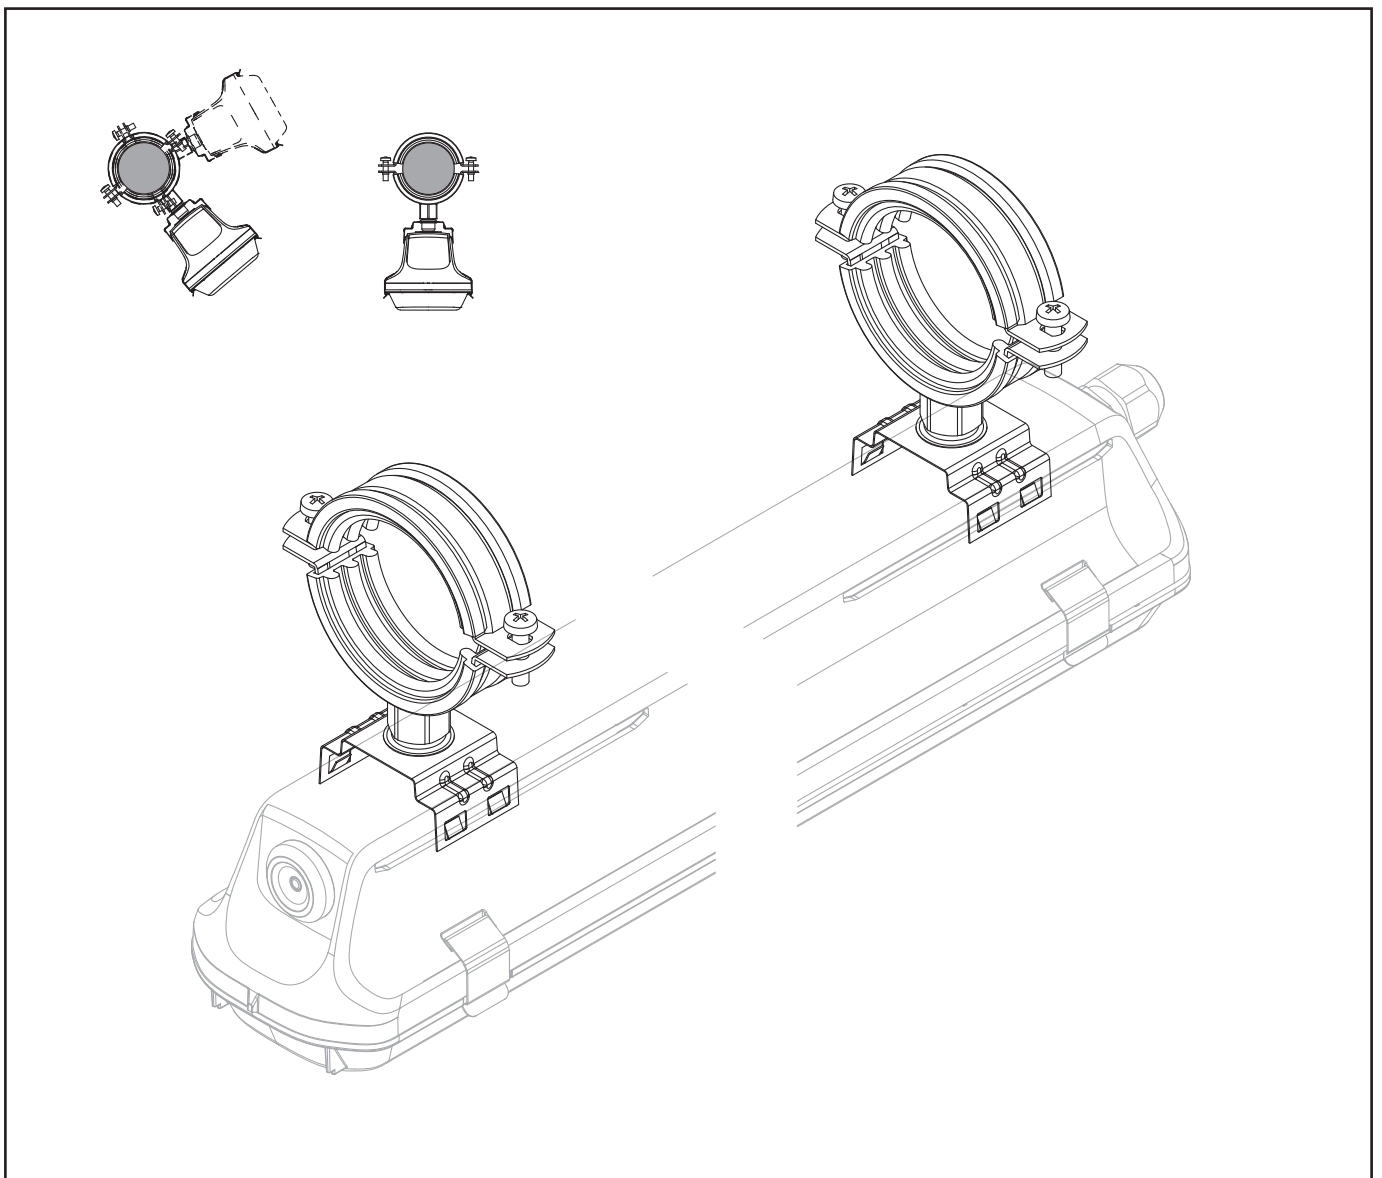

5MA21-257316_ac
26.08.2020 / WEI

Siteco GmbH
Georg-Simon-Ohm-Straße 50
83301 Traunreut, Germany
mail: technicalsupport@siteco.de
Phone: +49 8669 / 33-844
www.siteco.com