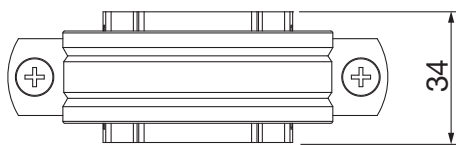

Monsun[®] 12/22

Wandmontage Rohrschelle 1 1/2"

Wandmontage Rohrschelle 2"

wall mounting pipe clamp

58FM003

58FM004

58FM003 (1 1/2")
58FM004 (2")

[mm]