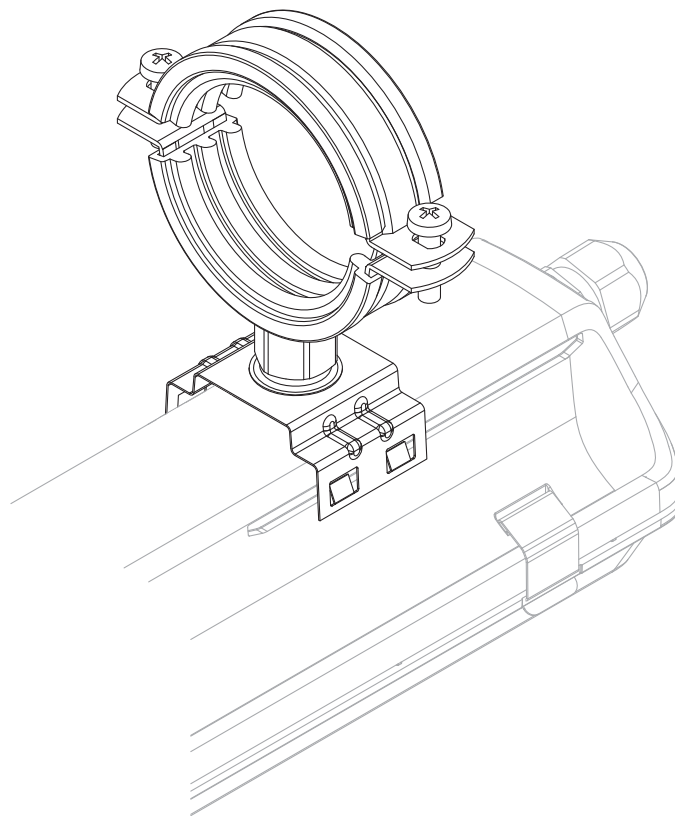

Monsun[®] 12/22

Wandmontage Rohrschelle 1 1/2"

Wandmontage Rohrschelle 2"

wall mounting pipe clamp

58FM003

58FM004

58FM003 (1 1/2")
58FM004 (2")

[mm]