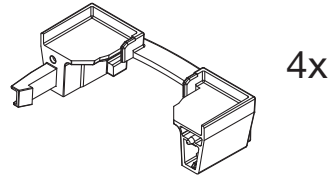

Monsun[®] 12/22

Wandmontage Rohrschelle 1 1/2"

Wandmontage Rohrschelle 2"

wall mounting pipe clamp

58FM003

58FM004

58FM003 (1 1/2")
58FM004 (2")

[mm]