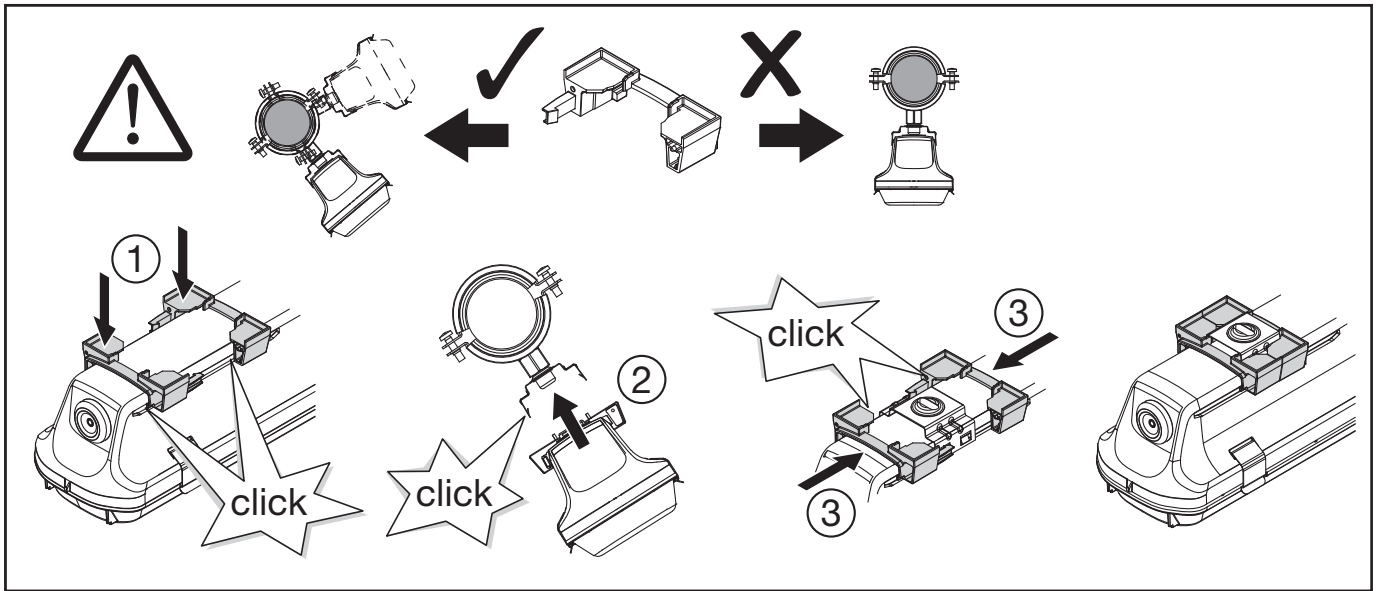

5MA21-257316_ac
26.08.2020 / WEI

Siteco GmbH
Georg-Simon-Ohm-Straße 50
83301 Traunreut, Germany
mail: technicalsupport@siteco.de
Phone: +49 8669 / 33-844
www.siteco.com