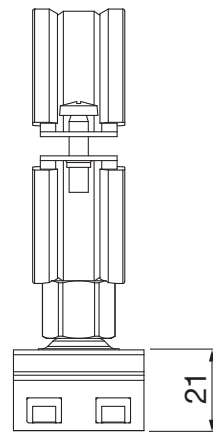

Monsun[®] 12/22

Wandmontage Rohrschelle 1 1/2"

Wandmontage Rohrschelle 2"

wall mounting pipe clamp

58FM003

58FM004

58FM003 (1 1/2")
58FM004 (2")

[mm]