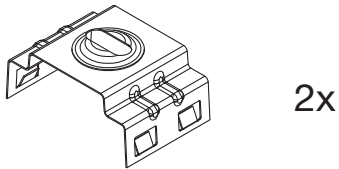

Monsun[®] 12/22

Wandmontage Rohrschelle 1 1/2"

Wandmontage Rohrschelle 2"

wall mounting pipe clamp

58FM003

58FM004

58FM003 (1 1/2")
58FM004 (2")

[mm]