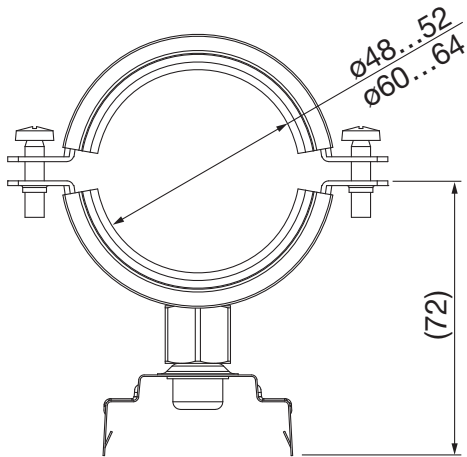

Monsun[®] 12/22

Wandmontage Rohrschelle 1 1/2"

Wandmontage Rohrschelle 2"

wall mounting pipe clamp

58FM003

58FM004

58FM003 (1 1/2")
58FM004 (2")

[mm]