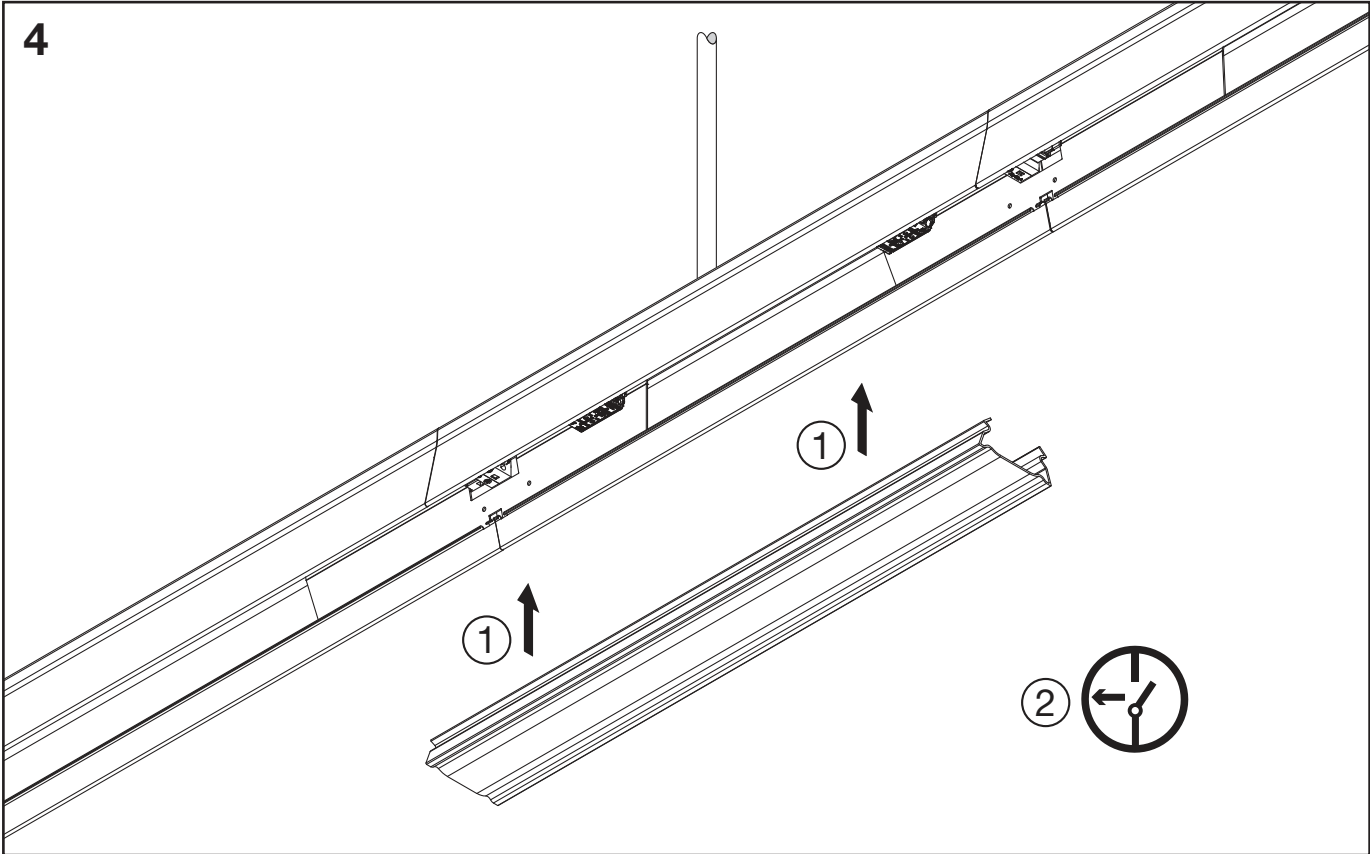

Licross®

Mittenein- / ausspeiser IP40

Central feed in / out IP40

59TL . MN .

siteco

59TL . MN7

[mm]

kg = 1.3