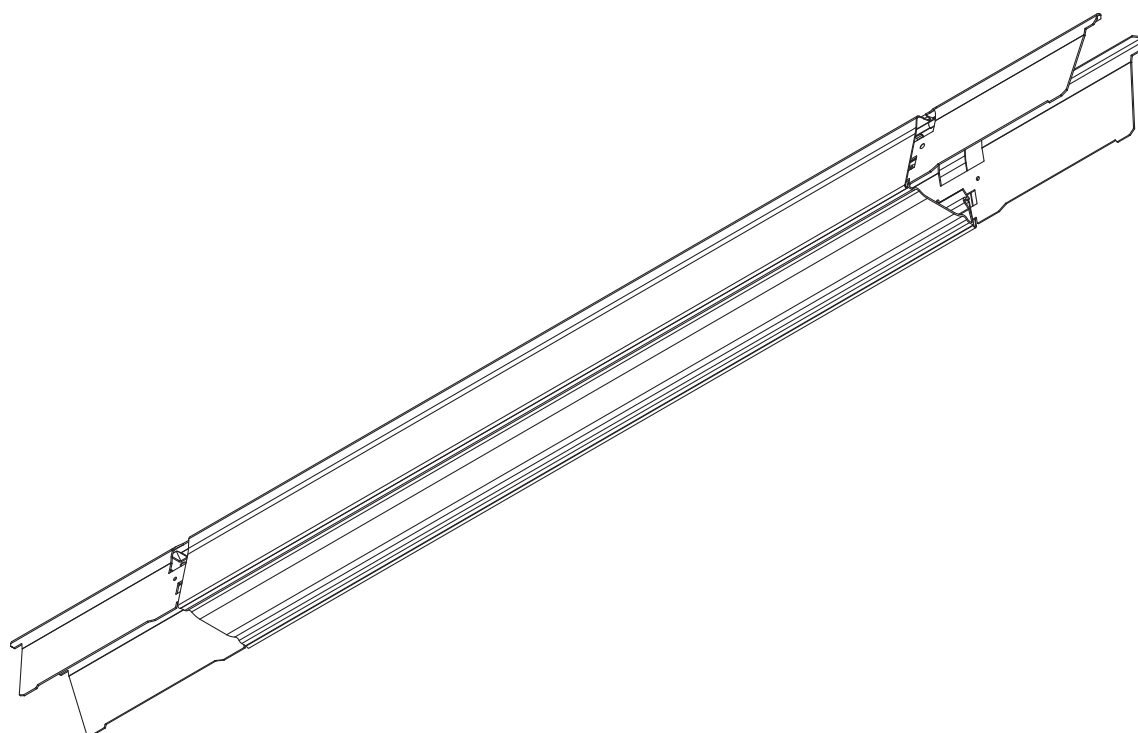

Licross®

Mittenein- / ausspeiser IP40

Central feed in / out IP40

59TL . MN .

siteco

59TL . MN7

[mm]

kg = 1.3