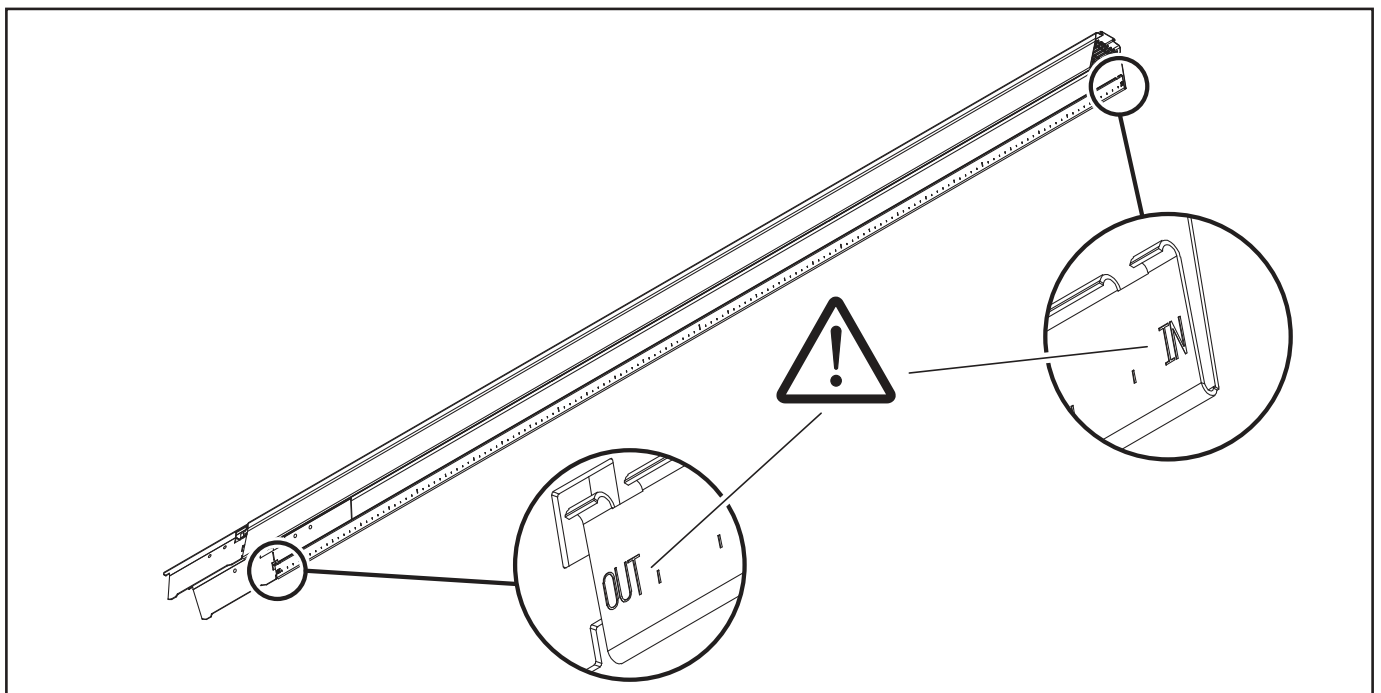

Licross®

Mittenein- / ausspeiser IP40

Central feed in / out IP40

59TL . MN .

siteco

59TL . MN7

[mm]

kg = 1.3