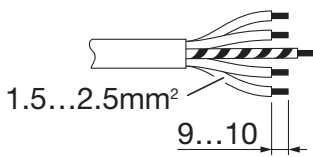

Licross®

Mittenein- / ausspeiser IP40

Central feed in / out IP40

59TL . MN .

siteco

59TL . MN7

[mm]

kg = 1.3