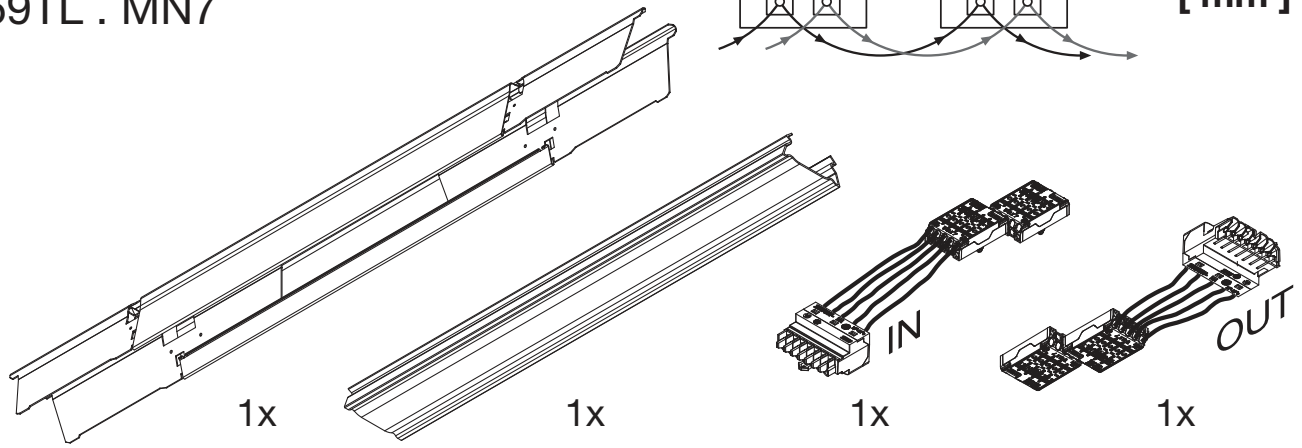

Licross®

Mittenein- / ausspeiser IP40

Central feed in / out IP40

59TL . MN .

siteco

59TL . MN7

[mm]

kg = 1.3