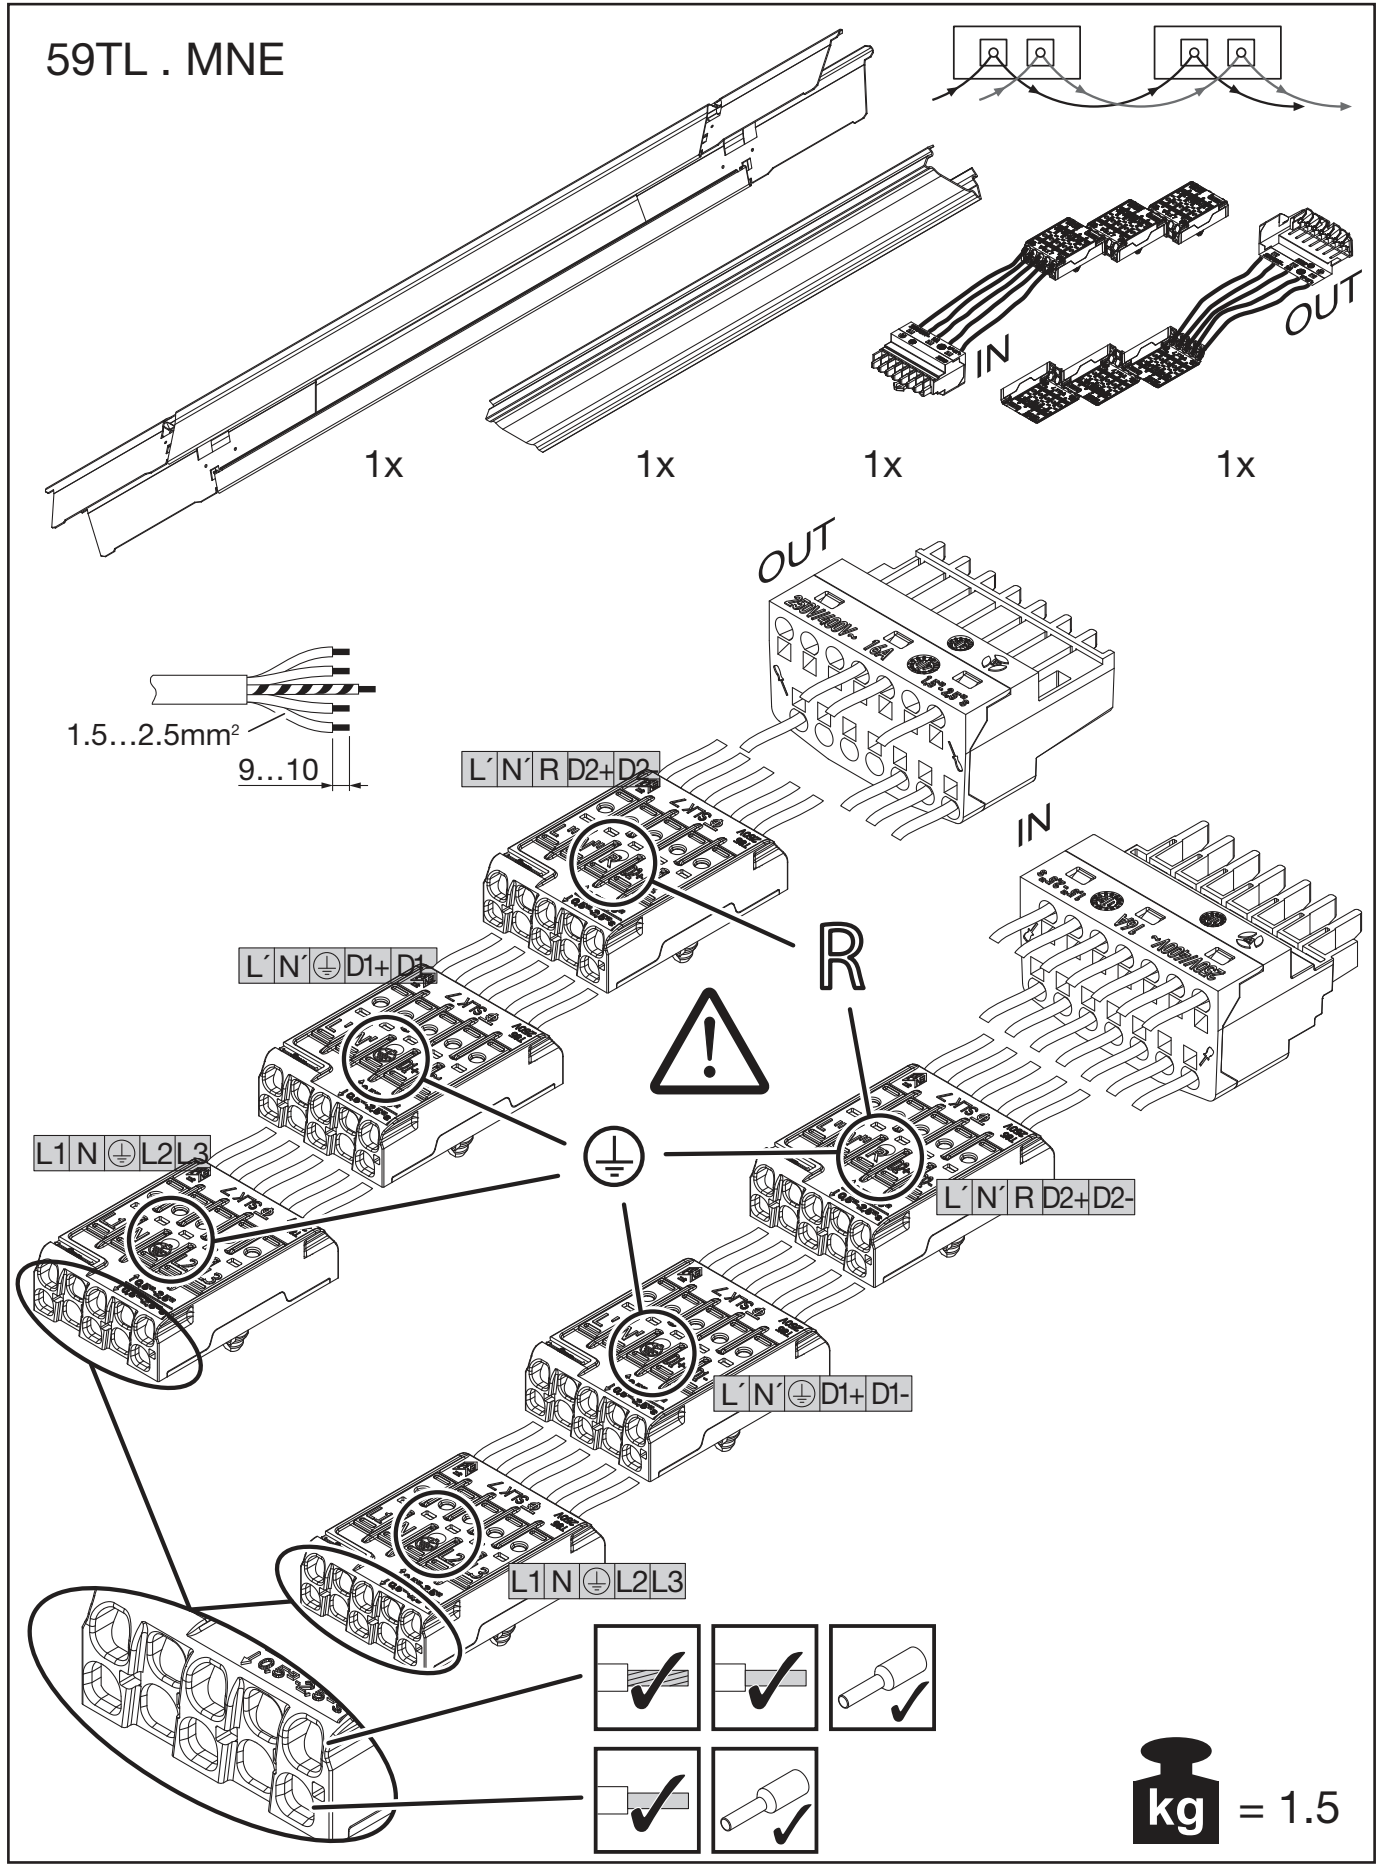

Licross®

Mittenein- / ausspeiser IP40

Central feed in / out IP40

59TL . MN .

siteco

59TL . MN7

[mm]

kg = 1.3