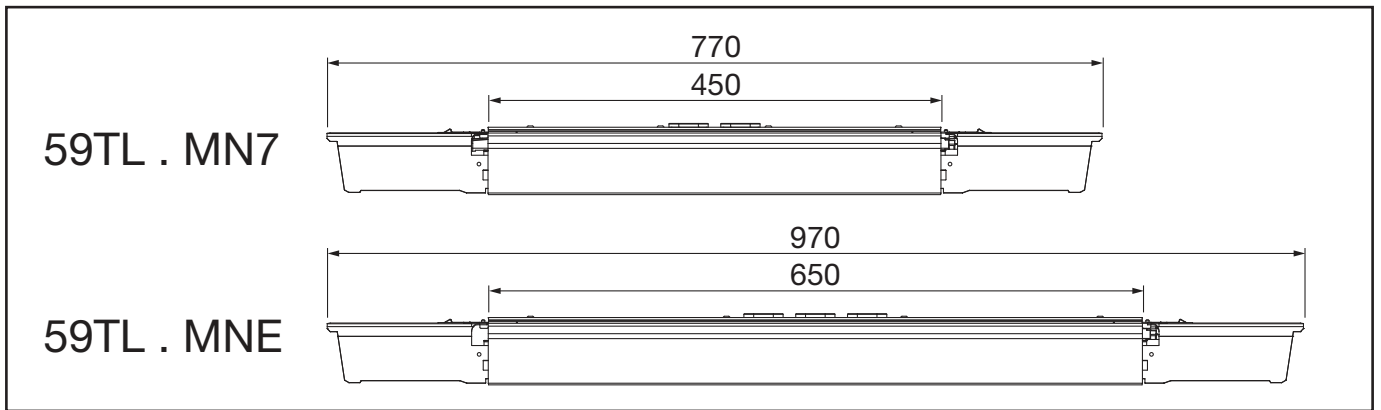

Licross®

Mittenein- / ausspeiser IP40

Central feed in / out IP40

59TL . MN .

siteco

59TL . MN7

[mm]

kg = 1.3