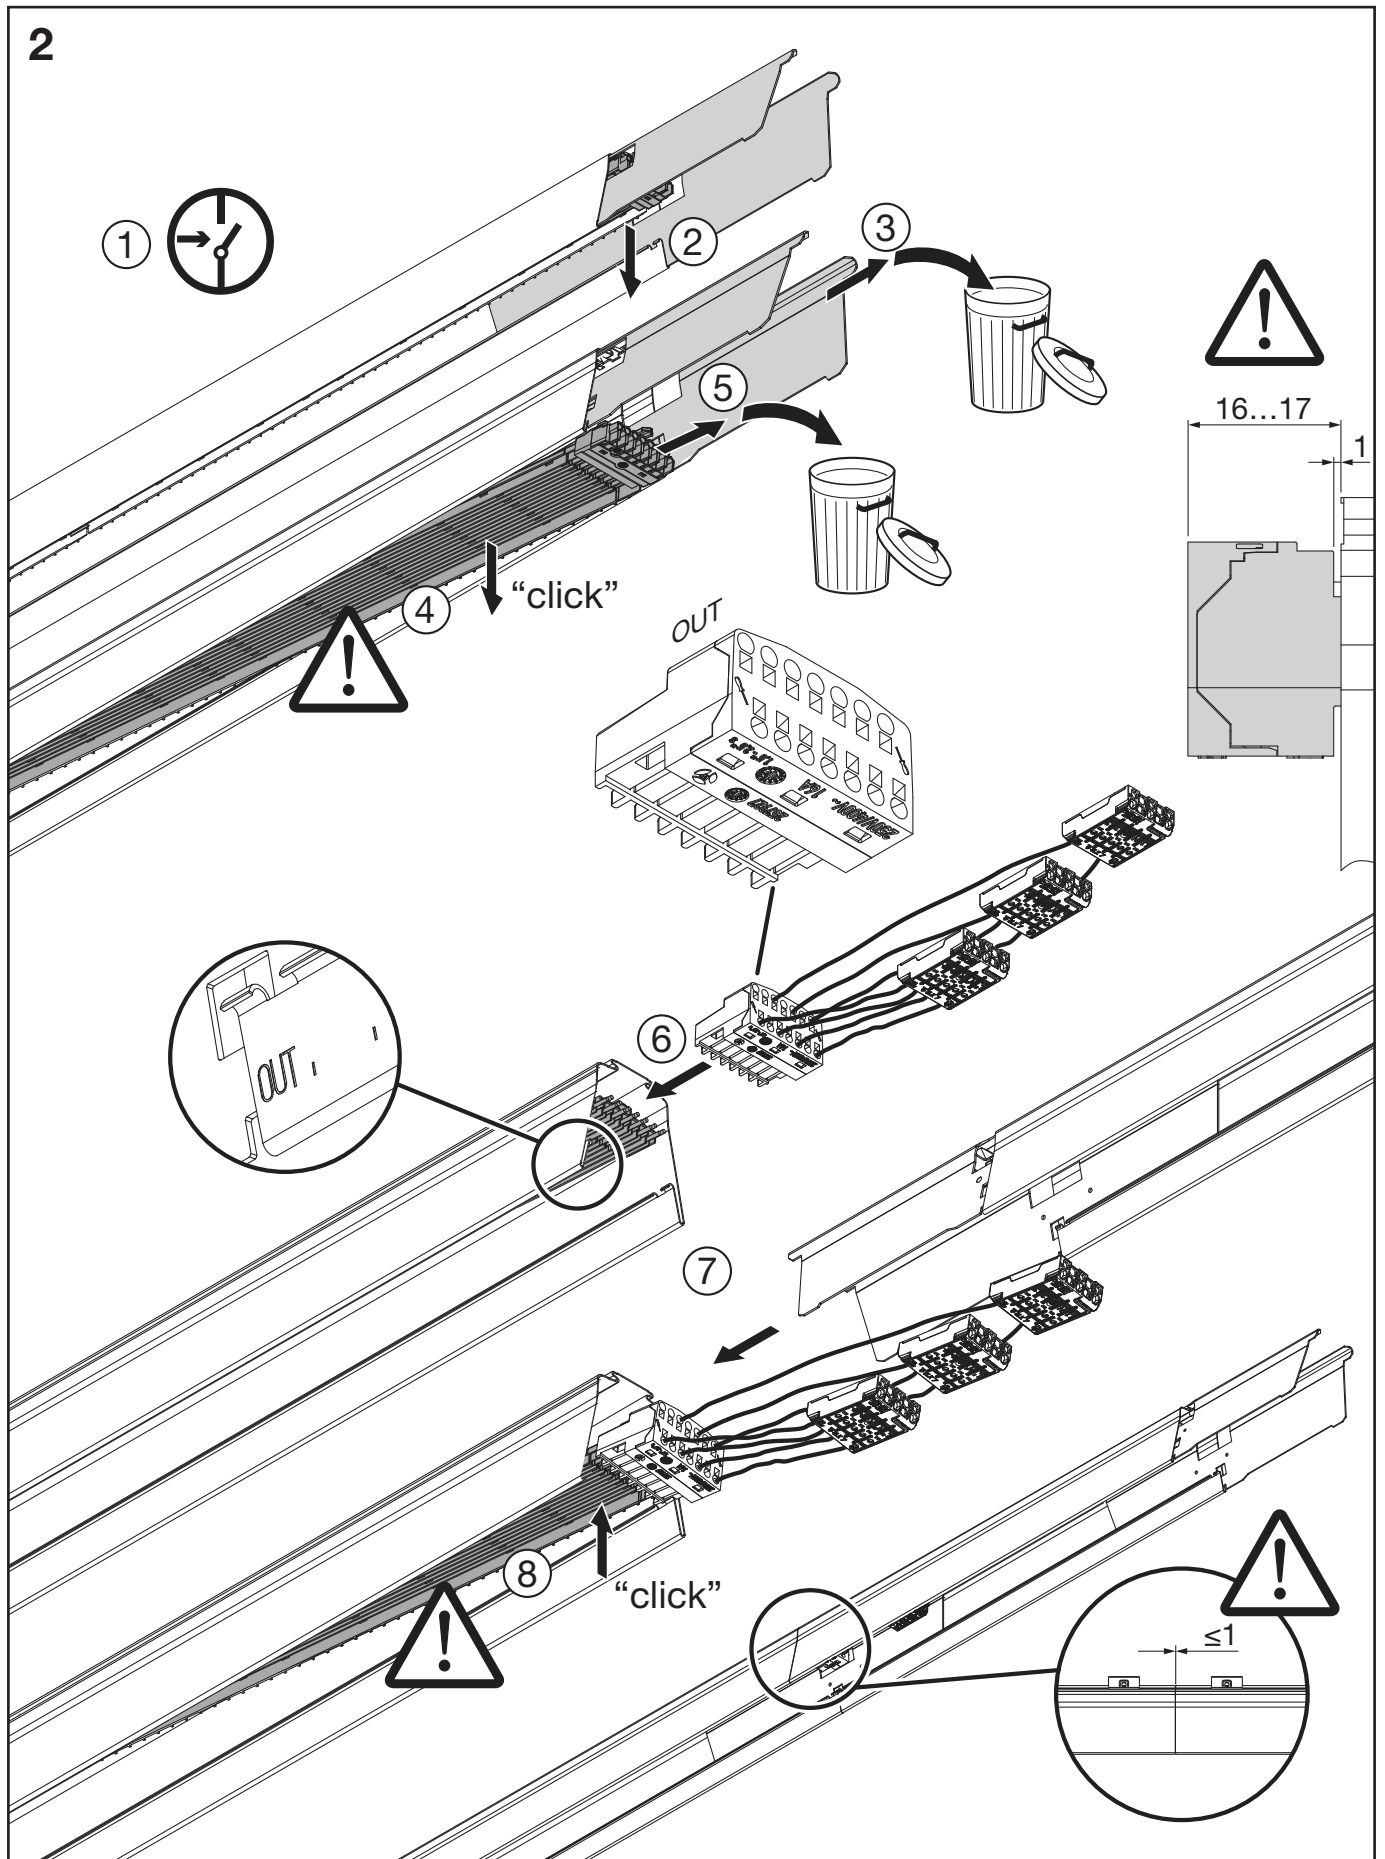

Licross®

Mittenein- / ausspeiser IP40

Central feed in / out IP40

59TL . MN .

siteco

59TL . MN7

[mm]

kg = 1.3