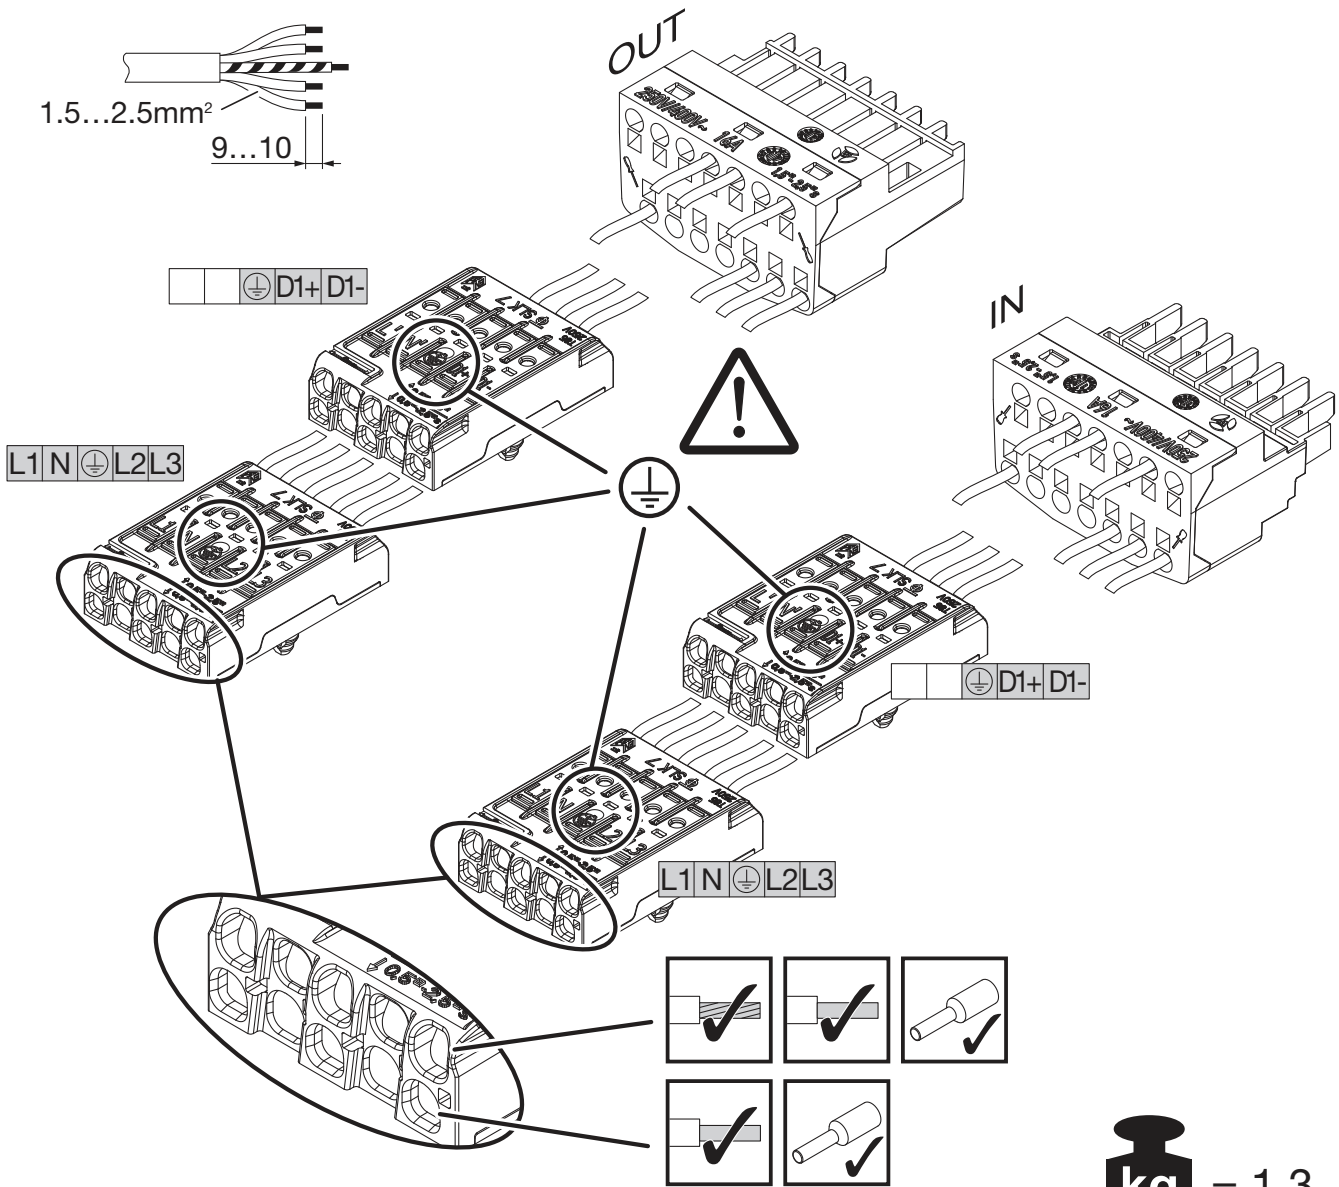

Licross®

Mittenein- / ausspeiser IP40

Central feed in / out IP40

59TL . MN .

siteco

59TL . MN7

[mm]

kg = 1.3