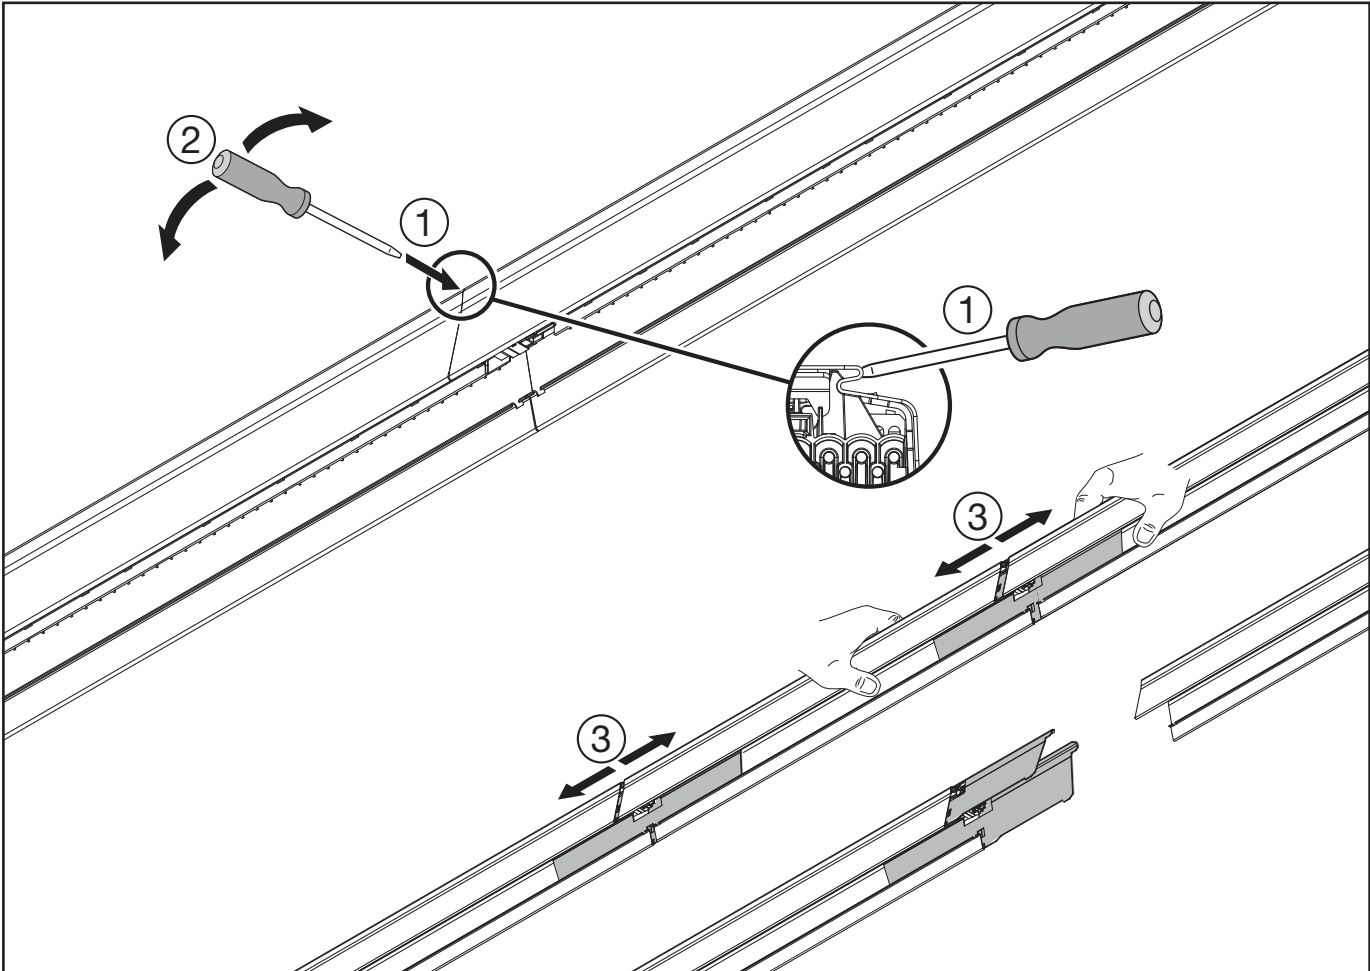

Licross®

Mittenein- / ausspeiser IP40

Central feed in / out IP40

59TL . MN .

siteco

59TL . MN7

[mm]

kg = 1.3