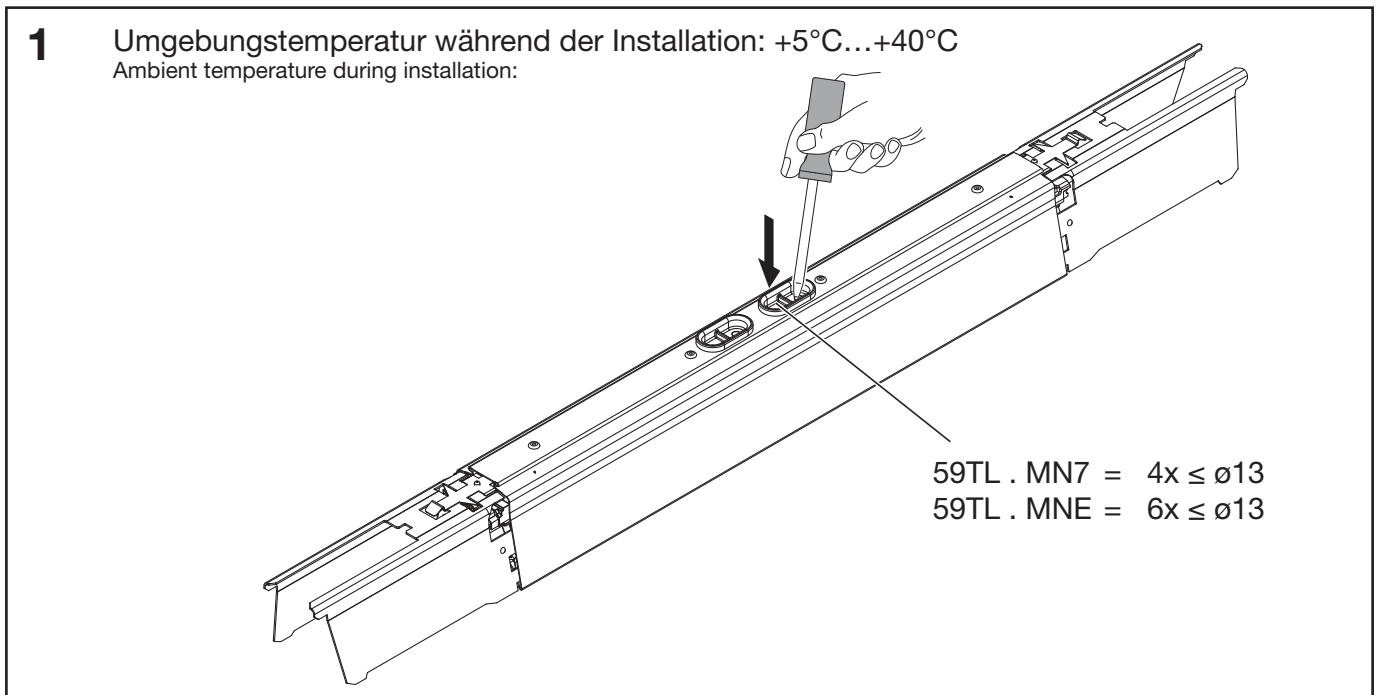

Licross®

Mittenein- / ausspeiser IP40

Central feed in / out IP40

59TL . MN .

siteco

59TL . MN7

[mm]

kg = 1.3