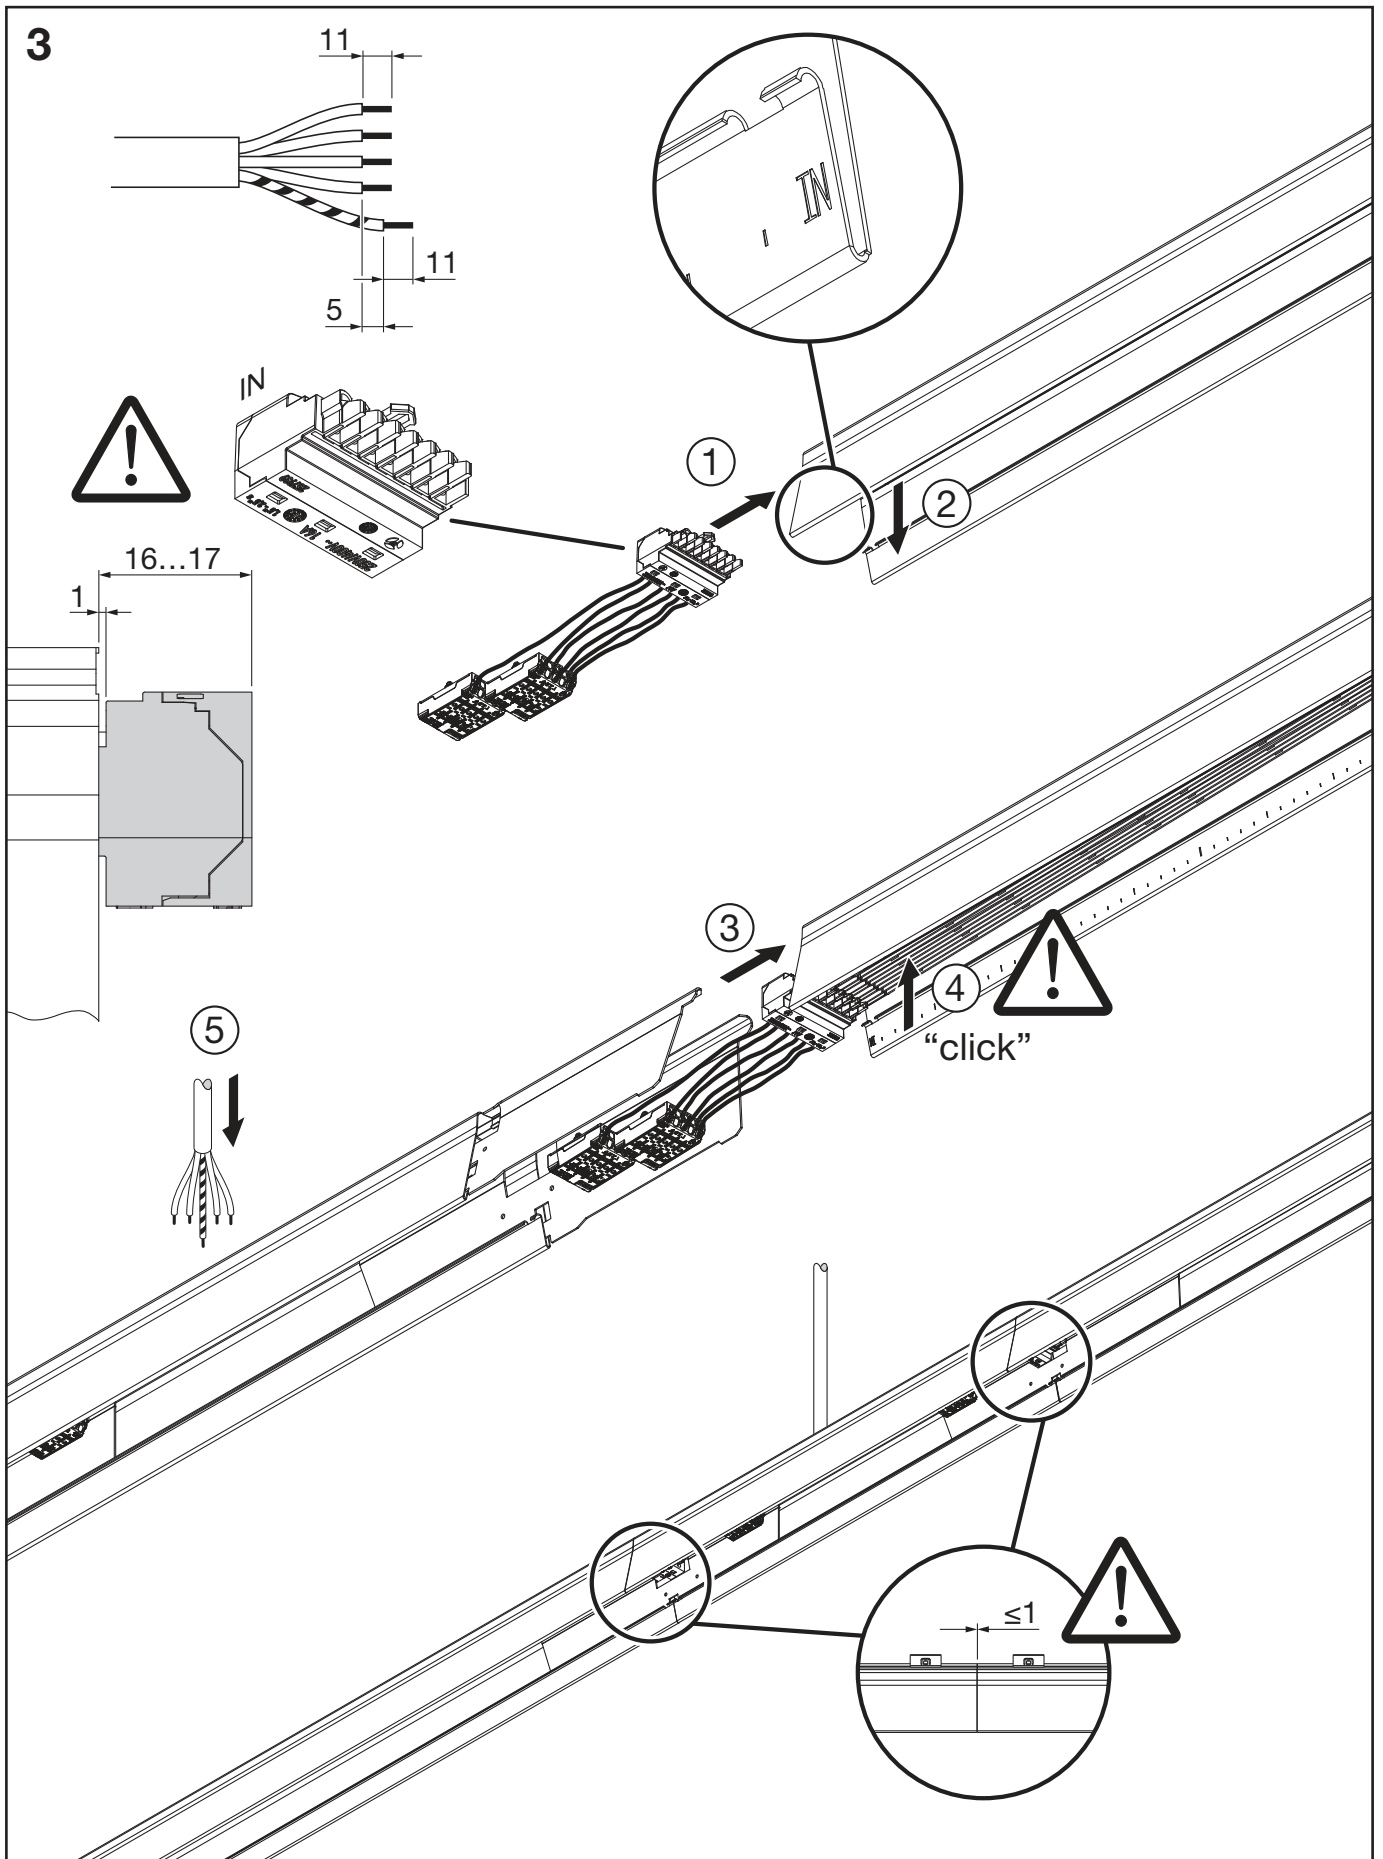

Licross®

Mittenein- / ausspeiser IP40

Central feed in / out IP40

59TL . MN .

siteco

59TL . MN7

[mm]

kg = 1.3